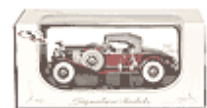

[Signature Models - Packard (1930, 1:32, Burgundy) 32315BG](#)
MSRP $15.99