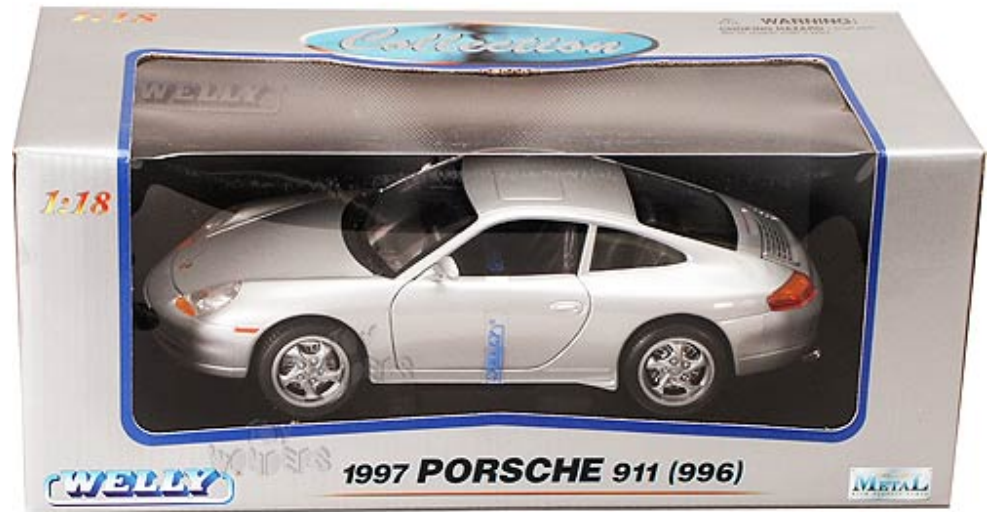

Toy Wonders, Inc
234 Moonachie Rd./Moonachie, NJ 07074
www.toywonders.com

Search

[about us](#) [contact us](#) [FAQ](#) [adv. search](#) [view cart](#) [my account](#)

DIECAST

TOYS

NEW ARRIVALS

CUSTOM IMPRINTING

SPECIALS

LINKS

Toy Wonders: Your Wholesale Source for Toys & Diecast 1/18 1/24 1/32 & 1/64 scale collector model cars

Welly - Porsche 911 (996) Hard Top (1997, 1:18, Silver) 9832

[Our Products: Vehicle Models](#) > [Porsche](#)

Item#: 9832SV

9832SV WELLY - 1997 Porsche 911 (996) Hard Top. 1:18 scale diecast collectible model car. This Porsche 911 is a 9"Lx 3.5"Wx 2.5"H diecast collection car with openable hood, doors & trunk. It features steerable front wheels, detail components, and is mounted on a display stand. This Porsche 911 is manufactured by Welly. Item 9832 is in SILVER color. Individually packed in a window box. Box size: 12.5"Lx 5.75"Wx 5.15"H.

To see more Welly die-cast collector models ([click here](#)).

Case pack: 6 pcs.

Price quoted is for 1 pcs.

MSRP: $19.99

www.toywonders.com

[Add to Wishlist](#)

NOTE: Any color information presented is deemed accurate by not guaranteed.

[Previous Item](#)

[Next Item](#)

Customers that have purchased this product have also considered:

[Welly - Porsche 911 (996) Hard Top (1997, 1:18, Yellow) 9832](#)
MSRP $19.99

[Motormax - Porsche Boxter Convertible (1:24, Yellow) 73226YL](#)
MSRP $15.99

[Motormax - Porsche Boxter Convertible (1:24, Silver) 73226SV](#)
MSRP $15.99

[Sun Star - Porsche 996 Hard Top (1:18, Red) 1200](#)
MSRP $19.99