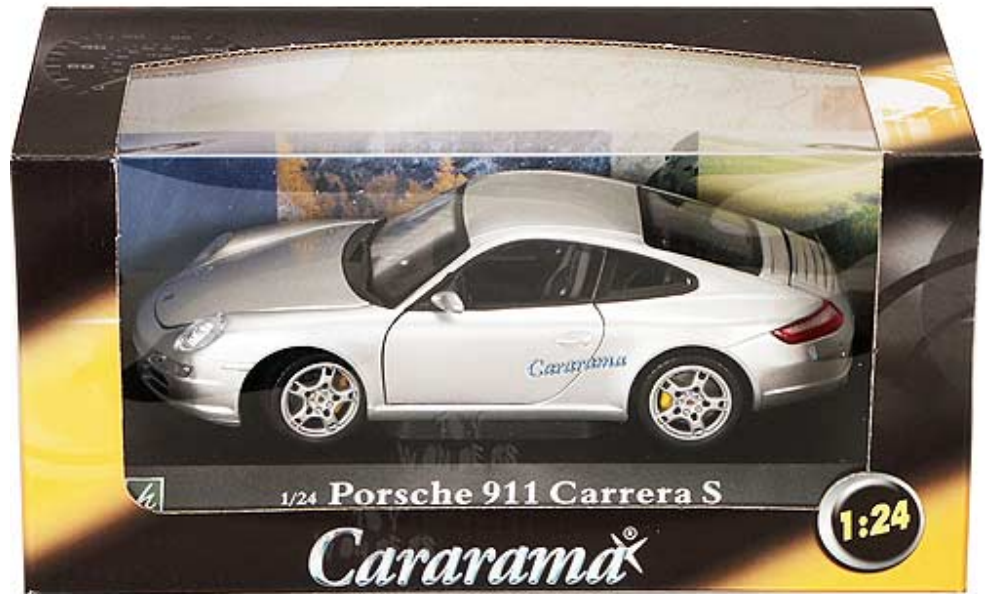

Toy Wonders, Inc
234 Moonachie Rd./Moonachie, NJ 07074
www.toywonders.com

Search

[about us](#) [contact us](#) [FAQ](#) [adv. search](#) [view cart](#) [my account](#)

DIECAST

TOYS

NEW ARRIVALS

CUSTOM IMPRINTING

SPECIALS

LINKS

Toy Wonders: Your Wholesale Source for Toys & Diecast 1/18 1/24 1/32 & 1/64 scale collector model cars

Cararama - Porsche 911 Carrera S Hard Top (1:24, Silver) 125-026

[Our Products: Diecast Manufacturers > Cararama](#)

Item#: 125-026

125-026 Cararama - Porsche 911 Carrera S Hard Top. 1:24 scale diecast collectible model car. This Porsche 911 Carrera S is a 7"Lx 2.5"Wx 1.75"H die cast metal car with openable doors, hood & trunk, free wheeling. Sits on a display plaque. The Porsche 911 Carrera S is manufactured by Cararama. Each individually packed in a window box WB, and box size is 9.25"L x 4.25"W x 4.5"H. Item 125-026 is in SILVER color.

Case pack: 12 pcs.

Sold in lots of 2 pcs.

Price quoted is for 1 pcs.

MSRP: $8.99

TOY WONDERS

www.toywonders.com

Add to Wishlist

NOTE: Any color information presented is deemed accurate by not guaranteed.

Previous Item

Next Item

Customers that have purchased this product have also considered:

[Cararama - Porsche Carrera GT Convertible (1:24, Silver) 125-005](#)

MSRP $8.99

[Maisto - Porsche 911 Turbo Cabriolet Convertible (1:18, Silver) 31660](#)

MSRP $24.99

[Maisto - Porsche 911 Carrera 4S Cabriolet (1:18, Blue) 31661](#)

MSRP $24.99

[Maisto - Porsche 911 Carrera 4S Cabriolet (1:18, Grey) 31661](#)

MSRP $24.99