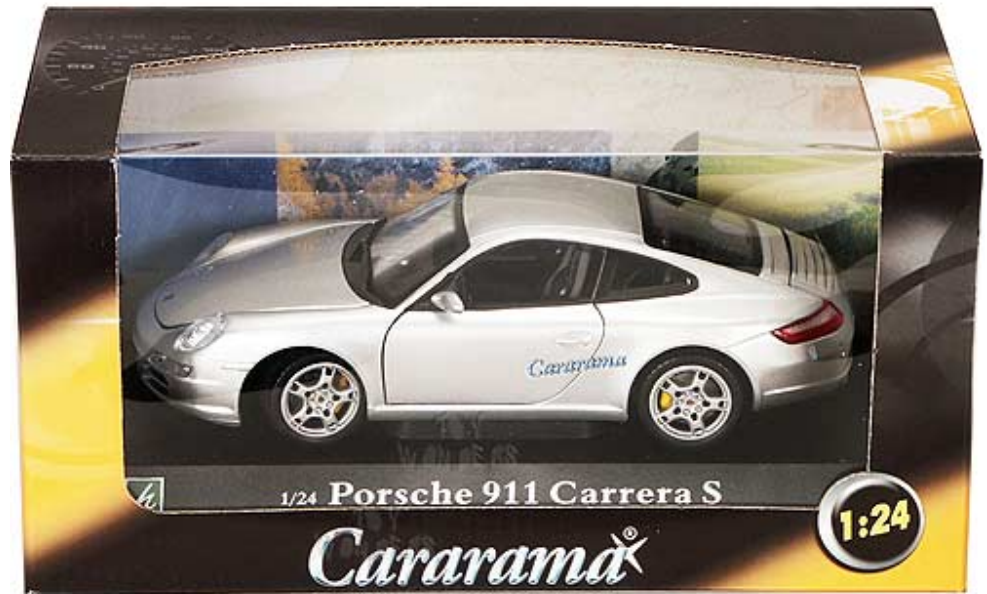

Toy Wonders, Inc
234 Moonachie Rd./Moonachie, NJ 07074
www.toywonders.com

Search

[about us](#) [contact us](#) [FAQ](#) [adv. search](#) [view cart](#) [my account](#)

DIECAST

TOYS

NEW ARRIVALS

CUSTOM IMPRINTING

SPECIALS

LINKS

Toy Wonders: Your Wholesale Source for Toys & Diecast 1/18 1/24 1/32 & 1/64 scale collector model cars

Cararama - Porsche 911 Carrera S Hard Top (1:24, Silver) 125-026

[Our Products: Diecast Manufacturers > Cararama](#)

Item#: 125-026

125-026 Cararama - Porsche 911 Carrera S Hard Top. 1:24 scale diecast collectible model car. This Porsche 911 Carrera S is a 7"Lx 2.5"Wx 1.75"H die cast metal car with openable doors, hood & trunk, free wheeling. Sits on a display plaque. The Porsche 911 Carrera S is manufactured by Cararama. Each individually packed in a window box WB, and box size is 9.25"L x 4.25"W x 4.5"H. Item 125-026 is in SILVER color.

Case pack: 12 pcs.
Sold in lots of 2 pcs.
Price quoted is for 1 pcs.

MSRP: $8.99

TOY WONDERS

www.toywonders.com

Add to Wishlist

NOTE: Any color information presented is deemed accurate by not guaranteed.

Previous Item

Next Item

Customers that have purchased this product have also considered:

[Cararama - Porsche Carrera GT Convertible (1:24, Silver) 125-005](#)

MSRP $8.99

[Maisto - Porsche 911 Turbo Cabriolet Convertible (1:18, Silver) 31660](#)

MSRP $24.99

[Maisto - Porsche 911 Carrera 4S Cabriolet (1:18, Blue) 31661](#)

MSRP $24.99

[Maisto - Porsche 911 Carrera 4S Cabriolet (1:18, Grey) 31661](#)

MSRP $24.99