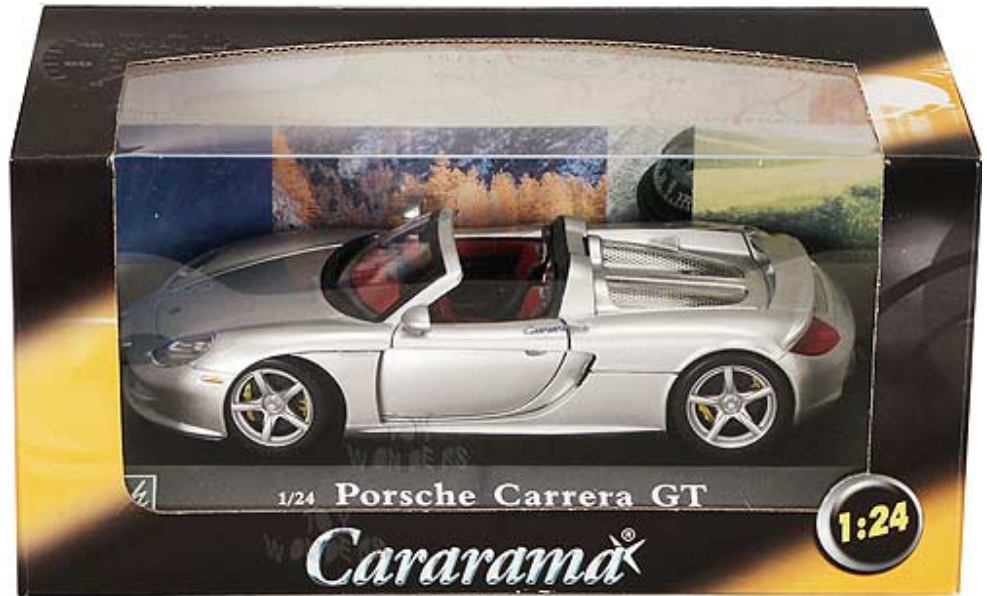

Toy Wonders, Inc
234 Moonachie Rd./Moonachie, NJ 07074
www.toywonders.com

Search

about us contact us FAQ adv. search view cart my account

DIECAST

TOYS

NEW ARRIVALS | CUSTOM IMPRINTING | SPECIALS | LINKS

Toy Wonders: Your Wholesale Source for Toys & Diecast 1/18 1/24 1/32 & 1/64 scale collector model cars

Cararama - Porsche Carrera GT Convertible (1:24, Silver) 125-005

Our Products: [Vehicle Scales](#) > [1:24 Scale](#)

Item#: 125-005

125-005 Cararama - Porsche Carrera GT Convertible. 1:24 scale diecast collectible model car. This Porsche Carrera is a 7"Lx 2.75"Wx 1.75"H die cast metal car with openable doors, hood & trunk, free wheeling. Sits on a display plaque. The Porsche Carrera is manufactured by Cararama. Each individually packed in a window box WB, and box size is 9.25"L x 4.25"W x 4.5"H. Item 125-005 is in SILVER color.

Case pack: 12 pcs.
Sold in lots of 2 pcs.
Price quoted is for 1 pcs.

MSRP: $8.99

www.toywonders.com

Add to Wishlist

NOTE: Any color information presented is deemed accurate by not guaranteed.

Previous Item

Next Item

Customers that have purchased this product have also considered:

[Maisto - Porsche 911 Turbo Cabriolet Convertible (1:18, Silver) 31660](#)
MSRP $24.99

[Maisto - Porsche 911 Carrera 4S Cabriolet (1:18, Blue) 31661](#)
MSRP $24.99

[Maisto - Porsche 911 Carrera 4S Cabriolet (1:18, Grey) 31661](#)
MSRP $24.99

[Motormax - Porsche 911 (1:18, Black) 73101](#)
MSRP $29.99