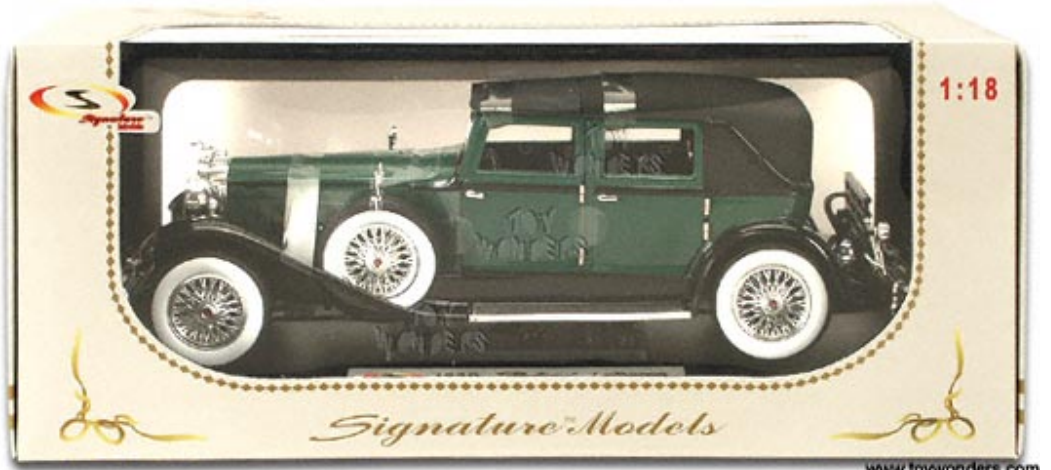

Toy Wonders, Inc
234 Moonachie Rd./Moonachie, NJ 07074
www.toywonders.com

Search

[about us](#) [contact us](#) [FAQ](#) [adv. search](#) [view cart](#) [my account](#)

DIECAST

TOYS

[NEW ARRIVALS](#) | [CUSTOM IMPRINTING](#) | [SPECIALS](#) | [LINKS](#)

Toy Wonders: Your Wholesale Source for Toys & Diecast 1/18 1/24 1/32 & 1/64 scale collector model cars

Signature Models - Packard LeBaron (1930, 1:18, Green) 18115

[Our Products: View All Vehicles](#)

Item#: 18115GN

18115GN SIGNATURE MODELS - 1930 Packard LeBaron. 1:18 scale diecast model car. 10.75" die cast classic car, opening doors/hood/trunk, soft top. Mounted on display platform. 18115 in GREEN color. Individually packed in a window box.

Case pack: 6 pcs.
Price quoted is 1 pcs.

MSRP: $42.99

www.toywonders.com

[Add to Wishlist](#)

NOTE: Any color information presented is deemed accurate by not guaranteed.

[Previous Item](#)

[Next Item](#)

Customers that have purchased this product have also considered:

[Signature Models - Packard (1930, 1:32, Burgundy) 32315BG](#)
MSRP $15.99

[Signature Models - Packard Caribbean Convertible (1955, 1:32, Pink) 32346PK](#)
MSRP $15.99

[Signature Models - Packard Carribbean Convertible(1955, 1:32, Green) 32346GN](#)
MSRP $15.99

[Signature Models - Packard Limousine (1941, 1:18, Red) 18128](#)
MSRP $42.99