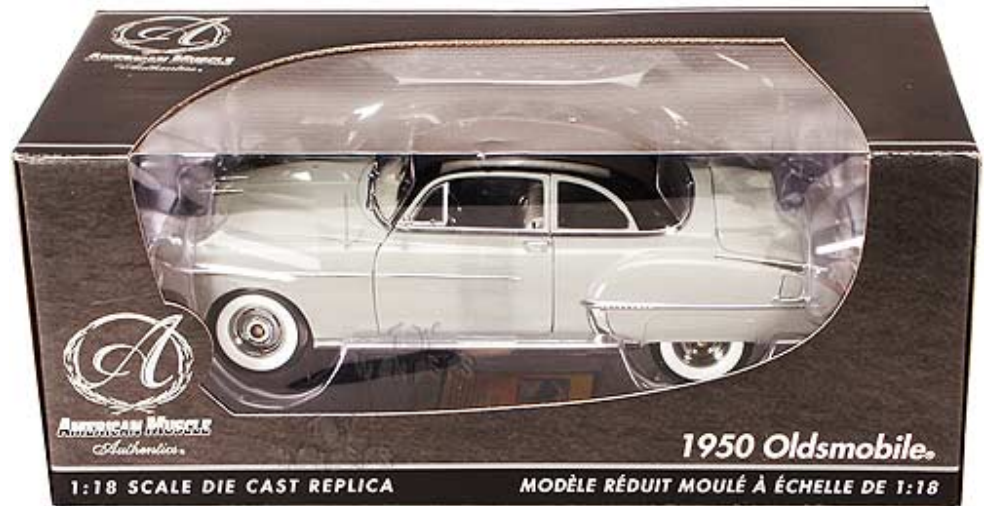

SPECIALS

LINKS

Toy Wonders: Your Wholesale Source for Toys & Diecast 1/18 1/24 1/32 & 1/64 scale collector model cars

## RC2 ERTL Authentics Chase Car - Oldsmobile Rocket 88 Hard Top (1950, 1:18, Silver Gray) CC39402

Our Products: [Vehicle Scales](#) > [1:18 Scale](#)

Item#: CC39402

CC39402 RC2 ERTL Authentics Chase Car - 1950 Oldsmobile Rocket 88 Hard Top. 1:18 scale diecast collectible model car. This 1950 Oldsmobile is a 10.5"L x 4"W x 3.25"H die cast metal car with openable doors, hood & trunk, realistic headlights & taillights, retractable radio antenna, highly polished electro-plated chrome parts, and metal hinges. Interior features steering wheel and front wheels turn together, sliding bench seat with folding seatback, interior fully carpeted, opening glove compartment door, and dashboard-mounted tachometer. Engine features detailed Olds 303.7 cid "Rocker" engine with diecast oil pan and transmission, soft heater hoses, separate battery and cables, and full engine compartment labels and decals. Undercarriage features working front and rear suspension, working drivetrain with rotating rear wheels and driveshaft. This 1950 Oldsmobile Rocket 88 Chase car is manufactured by RC2 Brands. Individually packed in a window box. Box size: 13.75"L x 6.25"W x 5.75"H. 39402 chase car is in SILVER GRAY color with Black roof (Regular production model has a silver gray hard top roof.) GM is a trademark of the General Motors Corporation.