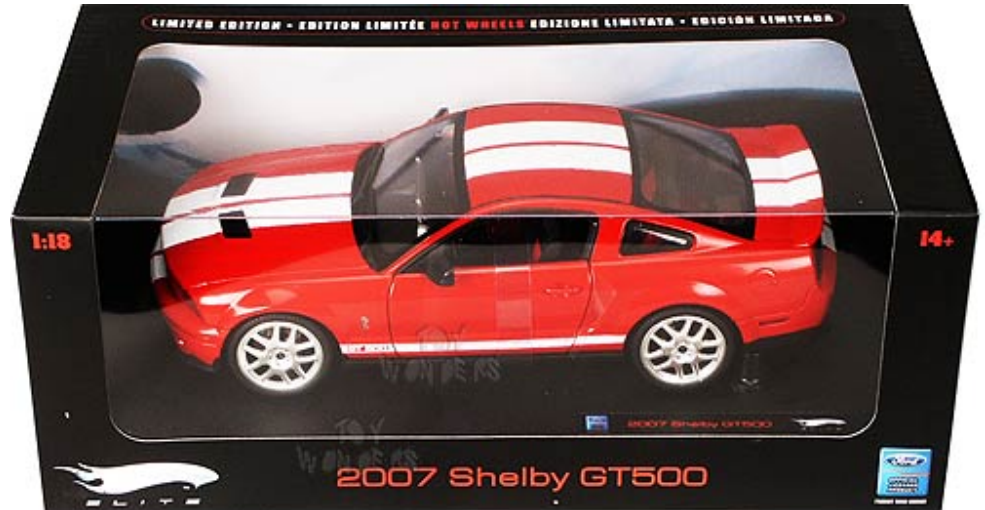

Toy Wonders, Inc
234 Moonachie Rd./Moonachie, NJ 07074
www.toywonders.com

[Search](#)

[about us](#) [contact us](#) [FAQ](#) [adv. search](#) [view cart](#) [my account](#)

[DIECAST](#)

[TOYS](#)

[NEW ARRIVALS](#)

[CUSTOM IMPRINTING](#)

[SPECIALS](#)

[LINKS](#)

Toy Wonders: Your Wholesale Source for Toys & Diecast 1/18 1/24 1/32 & 1/64 scale collector model cars

Mattel Hot Wheels Elite - Shelby Mustang GT500 Hard Top (2007, 1:18, Red) J2913

[Our Products: Vehicle Scales](#) > [1:18 Scale](#)

Item#: J2913R

J2913R Mattel Hot Wheels Elite - 2007 Shelby Mustang GT500 Hard Top. 1:18 Scale diecast collectible model car. This 2007 Shelby GT-500 is a 10.25"Lx 4"Wx 3"H die cast metal collection car with openable hood, doors & trunk. Sits on a display plaque. This 2007 Shelby GT 500 is manufactured by Mattel. J2913 is in RED color with White stripes. Individually packed in a window box. Box size: 13.25"Lx 6.75"Wx 5"H.

Case pack: 4 pcs.

Price quoted is for 1 pcs.

MSRP: $70.00

www.toywonders.com

[Add to Wishlist](#)

NOTE: Any color information presented is deemed accurate by not guaranteed.

[Previous Item](#)

[Next Item](#)

Customers that have purchased this product have also considered:

[Superior - Shelby Mustang GT 500KR (1968, 1:24, Asstd.) 8706D](#)
MSRP $14.99

[Shelby - Shelby Mustang GT 500 Hard Top (2007, 1:18, White) DC75002](#)
MSRP $39.99

[Shelby - Shelby Mustang GT 500 Hard Top (2007, 1:18, Black w/ White Stripes) DC75009](#)
MSRP $39.99

[Jada Toys Snap Shots - Shelby GT-500 & Ford Mustang Police (1967/1965, 1:64) 15025W1](#)
MSRP $12.99