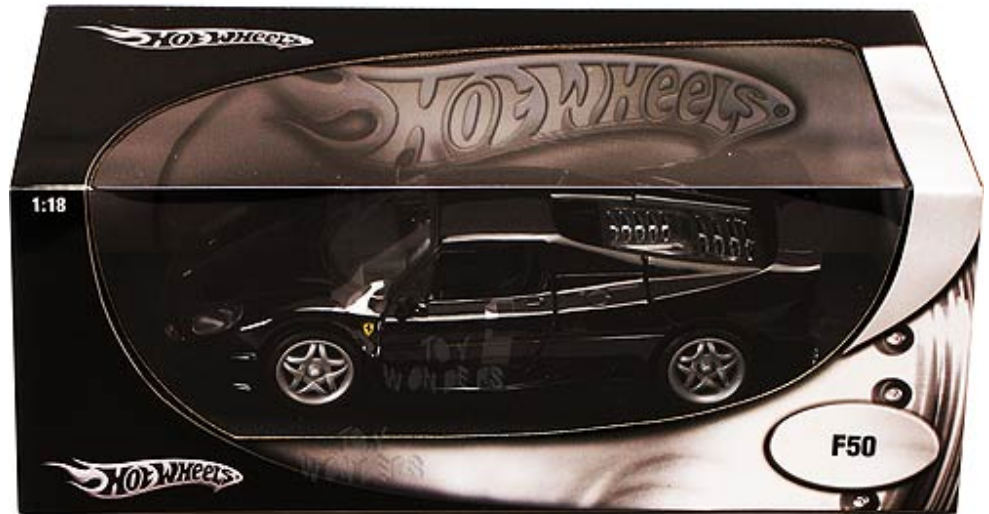

Toy Wonders, Inc
234 Moonachie Rd./Moonachie, NJ 07074
www.toywonders.com

Search

[about us](#) |
[contact us](#) |
[FAQ](#) |
[adv. search](#) |
[view cart](#) |
[my account](#)

DIECAST

TOYS

[NEW ARRIVALS](#) |
[CUSTOM IMPRINTING](#) |
[SPECIALS](#) |
[LINKS](#)

Toy Wonders: Your Wholesale Source for Toys & Diecast 1/18 1/24 1/32 & 1/64 scale collector model cars

Mattel Hot Wheels - Ferrari F50 Hard Top (1:18, Black) 23910

Our Products: [Vehicle Scales](#) > [1:18 Scale](#)

Item#: 23910BK

23910 Mattel Hot Wheels - Ferrari F50 Hard Top. 1:18 Scale diecast collectible model car. This Ferrari F-50 is a 9.5"L x 3.75"W x 2.25"H die-cast metal car with openable doors, hood & trunk. Sits on a display plaque. This Ferrari F50 is manufactured by Mattel. Item 23910 is in BLACK color. Individually packed in a window box. Box size: 13.25"L x 6.75"W x 5"H.

To see more Ferrari collector die-cast vehicles ([click here](#)).

Case pack: 4 pcs.
Price quoted is for 1 pcs.

MSRP: $33.00

www.toywonders.com

Add to Wishlist

NOTE: Any color information presented is deemed accurate by not guaranteed.

Quantity	Save
4 To 400 Units	$1.00

Previous Item

Next Item

Customers that have purchased this product have also considered:

[Mattel Hot Wheels - Ferrari F355 Spider Convertible (1:18, Red) 25733](#)

MSRP $34.99

[Mattel Hot Wheels - Ferrari F40 Hard Top (1:18, Red) 23911R](#)

MSRP $39.99

[Mattel Hot Wheels - Ferrari 166 MM Barchetta Convertible (1:18, Red) B6054](#)

MSRP $49.99

[Mattel Hot Wheels Elite - Ferrari FXX (1:18, Red) L7124](#)

MSRP $80.00