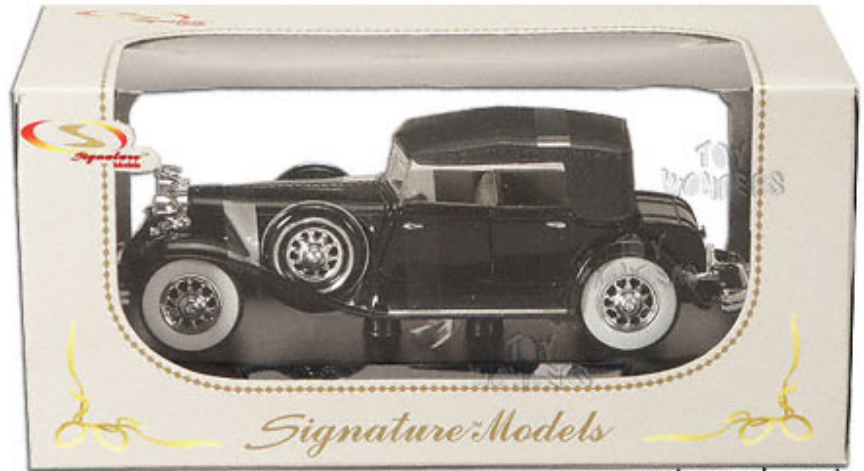

Toy Wonders, Inc
234 Moonachie Rd./Moonachie, NJ 07074
www.toywonders.com

[about us](#) [contact us](#) [FAQ](#) [adv. search](#) [view cart](#) [my account](#)

DIECAST

TOYS

NEW ARRIVALS

CUSTOM IMPRINTING

SPECIALS

LINKS

Toy Wonders: Your Wholesale Source for Toys & Diecast 1/18 1/24 1/32 & 1/64 scale collector model cars

Signature Models - Chrysler Lebaron (1932, 1:32, Black) 32316BK

[Our Products: View All Vehicles](#)

Item#: 32316BK

32316BK SIGNATURE MODELS 1932 Chrysler Lebaron. 1:32 scale diecast model car. This 1932 Chrysler Lebaron is a 6"Lx 2.25"Wx 1.75"H diecast classic oldies with adjustable front wheels and openable hood & doors. Sits on a display plaque. This 1932 Lebaron is manufactured by Signature Models; ref. no. 32316 in BLACK color. Individually packed in a window box.

To see the similar items ([click here](#)).

Case pack: 12 pcs.

Sold in lots of 2 pcs.

Price quoted is for 1 pcs.

MSRP: $15.99

www.toywonders.net

[Add to Wishlist](#)

NOTE: Any color information presented is deemed accurate by not guaranteed.

[Previous Item](#)

[Next Item](#)

Customers that have purchased this product have also considered:

[Signature Models - Chrysler Airflow (1936, 1:18, Silver) 18126](#)

MSRP $41.99

[Signature Models - Chrysler Airflow (1936, 1:32, Black) 32306BK](#)

MSRP $15.99

[Signature Models - Chrysler Lebaron Convertible (1932, 1:32, Blue) 32316BU](#)

MSRP $15.99

[RC2 ERTL - Chrysler 300C Hard Top (1957, 1:18, Green) 32503M](#)

MSRP $52.99