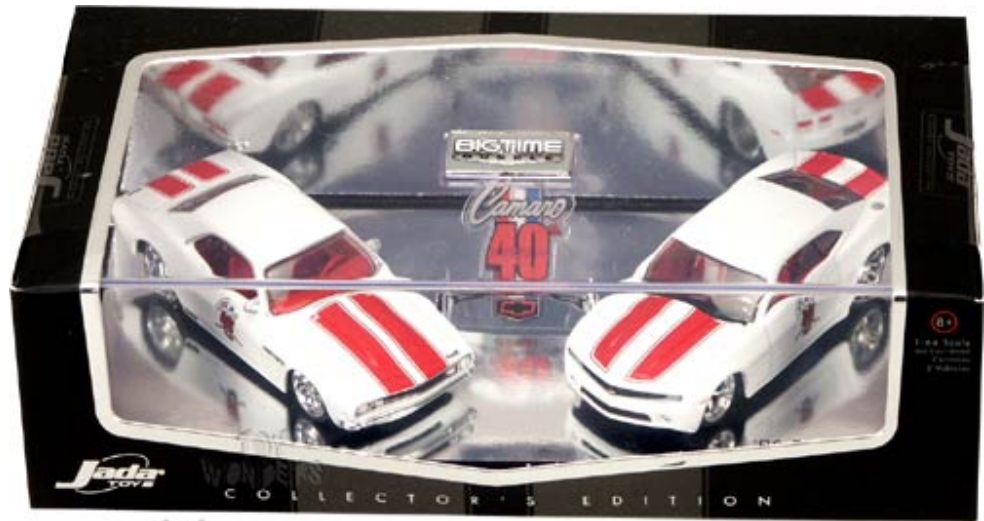

Toy Wonders, Inc
234 Moonachie Rd./Moonachie, NJ 07074
www.toywonders.com

Search

[about us](#) [contact us](#) [FAQ](#) [adv. search](#) [view cart](#) [my account](#)

DIECAST

TOYS

[NEW ARRIVALS](#) | [CUSTOM IMPRINTING](#) | [SPECIALS](#) | [LINKS](#)

Toy Wonders: Your Wholesale Source for Toys & Diecast 1/18 1/24 1/32 & 1/64 scale collector model cars

Jada Toys Bigtime Muscle - Chevy Camaro & Chevy Camaro Concept (1967/2006, 1:64, White) 15037W1

[Our Products: Vehicle Scales](#) > [1:64 Scale](#)

Item#: 15037W1

15037W1 BIGTIME MUSCLE - 1967 Chevy Camaro Hard Top & 2006 Chevy Camaro Concept Hard Top. 1:64 scale diecast collectible model car. These two Chevrolet Camaro are 3.25"Lx 1.25"Wx 0.75"H die cast model cars. Chevrolet 40 anniversary. GM is a trademark of the General Motors Corporation. Manufactured by Jada Toys. Packed in a hard plastic case. Case size: 7.25"Lx 4"Wx 2"H. 12 pcs per inner box.

To see more Big Time Muscle automotive themed cars ([click here](#)).

Case pack: 24 pcs.
Sold in lots of 12 pcs.
Price quoted is for 1 pcs.

MSRP: $13.99

TOY WONDERS

www.toywonders.com

(Click to see larger image and other views)

[Add to Wishlist](#)

NOTE: Any color information presented is deemed accurate by not guaranteed.

[Previous Item](#)

[Next Item](#)

Customers that have purchased this product have also considered: