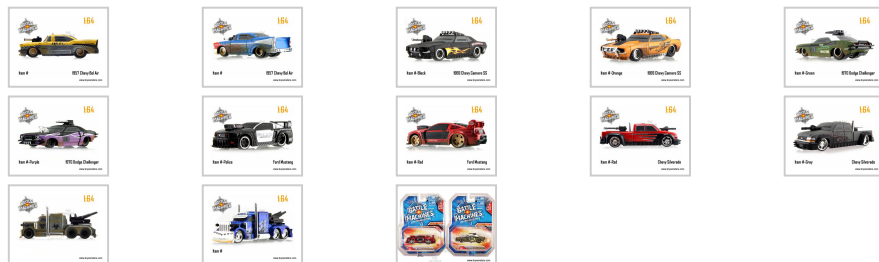

(Click to see larger image and other views)