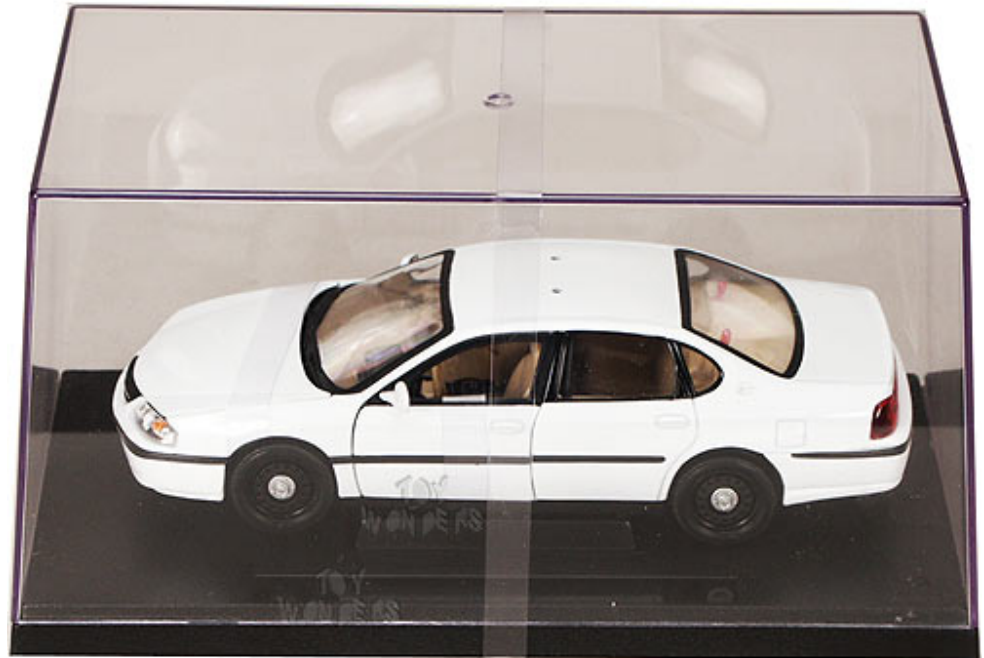

Toy Wonders, Inc
234 Moonachie Rd./Moonachie, NJ 07074
www.toywonders.com

Search

[about us](#) [contact us](#) [FAQ](#) [adv. search](#) [view cart](#) [my account](#)

DIECAST

TOYS

[NEW ARRIVALS](#) | [CUSTOM IMPRINTING](#) | [SPECIALS](#) | [LINKS](#)

Toy Wonders: Your Wholesale Source for Toys & Diecast 1/18 1/24 1/32 & 1/64 scale collector model cars

Welly - Chevrolet Impala Hard Top (2001, 1:24, White) 2416

[Our Products: Vehicle Models](#) > [Chevrolet](#)

Item#: 2416W

2416 Welly - 2001 Chevrolet Impala Hard Top. 1:24 scale diecast collectible model car. This Chevy Impala is a 7"L x 2.75"W x 2"H diecast metal car with free wheeling, and openable doors & hood. Individually packed in a hard plastic box WB. Box measures 9"L x 5"W x 4.5"H. This Chevrolet Impala is manufactured by Welly. Item 2416 is in WHITE color. GM is a trademark of the General Motors Corporation.

To see more Welly die-cast collector models ([click here](#)).

To see more Chevy Impala collector die-cast models ([click here](#)).

Case pack: 12 pcs.
Sold in lots of 2 pcs.
Price quoted is for 1 pcs.

MSRP: $13.99

www.toywonders.com

[Add to Wishlist](#)

(Click to see larger image and other views)

NOTE: Any color information presented is deemed accurate by not guaranteed.

[Previous Item](#)

[Next Item](#)

Customers that have purchased this product have also considered: