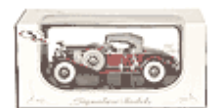

[Signature Models - Packard (1930, 1:32, Burgundy) 32315BG](#)
MSRP $15.99