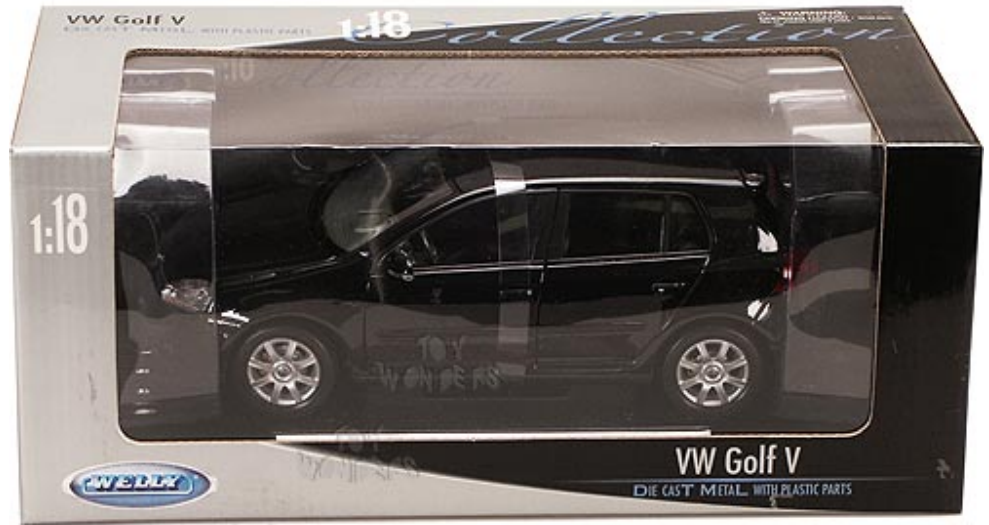

Toy Wonders, Inc
234 Moonachie Rd./Moonachie, NJ 07074
www.toywonders.com

Search

[about us](#) [contact us](#) [FAQ](#) [adv. search](#) [view cart](#) [my account](#)

DIECAST

TOYS

[NEW ARRIVALS](#) | [CUSTOM IMPRINTING](#) | [SPECIALS](#) | [LINKS](#)

Toy Wonders: Your Wholesale Source for Toys & Diecast 1/18 1/24 1/32 & 1/64 scale collector model cars

Welly - VW Golf V (1:18, Black) 12548

Our Products: [Vehicle Models](#) > [Volkswagen](#)

Item#: 12548BK

12548 WELLY - VW Golf V. 1:18 scale diecast collectible model car. This Volkswagen Golf V is an 8.75"Lx 3.75"Wx 3"H diecast collection car with openable doors, hood & hatchback. It features steerable front wheels, detail components, and is mounted on a display stand. This VW Golf V is manufactured by Welly. Item 12548 is in BLACK color. Individually packed in a window box. Box size: 12.25"Lx 6"Wx 5"H.

To see more Welly die-cast collector models ([click here](#)).

Case pack: 6 pcs.
Price quoted is for 1 pcs.

MSRP: $36.00

TOY WONDERS

www.toywonders.com

Add to Wishlist

NOTE: Any color information presented is deemed accurate by not guaranteed.

Previous Item

Next Item

Customers that have purchased this product have also considered:

[Welly - New Volkswagen Beetle Convertible (1:24, Asstd.)](#)

2453/4D

MSRP $12.99

[Maisto G-Ridez - Volkswagen Beetle Hard Top (1:24, Asstd.)](#)

34023

MSRP $17.99

[Jada Toys Dub City - Volkswagen Beetle Hard Top (1959, 1:24, Asstd.)](#)

90850/2T
MSRP $20.00

[Maisto G-Ridez - Volkswagen Cabriolet Beetle Convertible (1951, 1:18, Blue)](#)

31019

MSRP $34.99