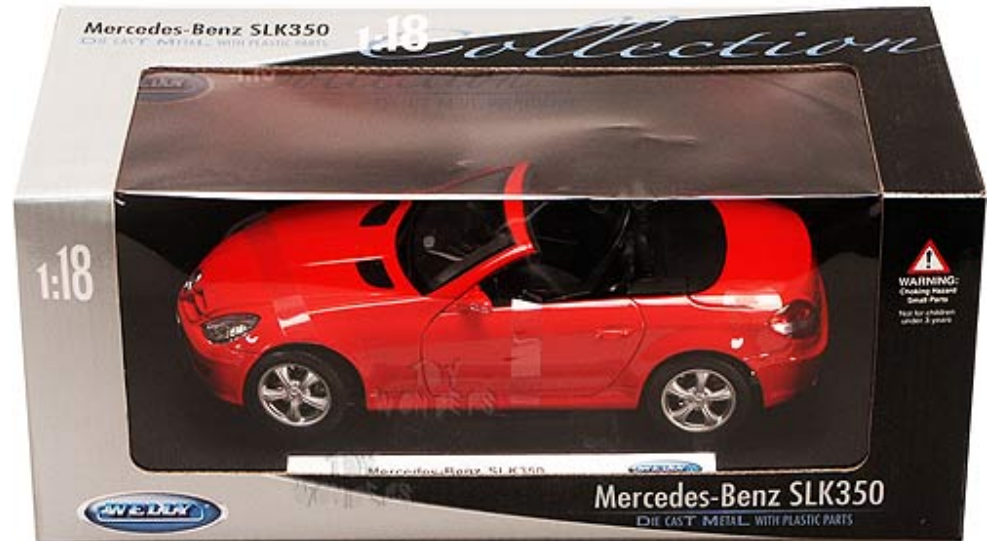

Toy Wonders, Inc
234 Moonachie Rd./Moonachie, NJ 07074
www.toywonders.com

[Search](#)

[about us](#) | [contact us](#) | [FAQ](#) | [adv. search](#) | [view cart](#) | [my account](#)

[DIECAST](#)

[TOYS](#)

[NEW ARRIVALS](#)

[CUSTOM IMPRINTING](#)

[SPECIALS](#)

[LINKS](#)

Toy Wonders: Your Wholesale Source for Toys & Diecast 1/18 1/24 1/32 & 1/64 scale collector model cars

Welly - Mercedes Benz SLK350 Convertible (1:18, Red) 12550C

[Our Products: Vehicle Scales](#) > [1:18 Scale](#)

Item#: 12550CR

12550C WELLY - Mercedes Benz SLK350 Convertible. 1:18 scale diecast collectible model car. This Mercedes Benz SLK-350 is an 8.75"Lx 3.75"Wx 2.5"H diecast collection car with openable hood, doors & trunk. It features steerable front wheels, detail components, and is mounted on a display stand. This Mercedes-Benz is manufactured by Welly. Item 12550 is in RED color. Individually packed in a window box. Box size: 12.25"Lx 6"Wx 5.15"H.

To see more Welly die-cast collector models ([click here](#)).

Case pack: 6 pcs.

Price quoted is for 1 pcs.

MSRP: $26.99

TOY WONDERS

www.toywonders.com

[Add to Wishlist](#)

NOTE: Any color information presented is deemed accurate by not guaranteed.

[Previous Item](#)

[Next Item](#)

Customers that have purchased this product have also considered:

[Motormax - Mercedes S Class (1:24, Silver) 73291SV](#)

MSRP $15.99

[Yatming - Mercedes Benz 500SL Convertible (1989, 1:18, Red) 92048](#)

MSRP $19.99

[Sun Star - Mercedes Benz 600 Limousine (1966, 1:18, Blue) 2203](#)

MSRP $43.99

[R/C 9F Mercedes-Benz SLR McLaren w/ Turbo Power (1:12, Silver) GP923](#)

MSRP $240.00