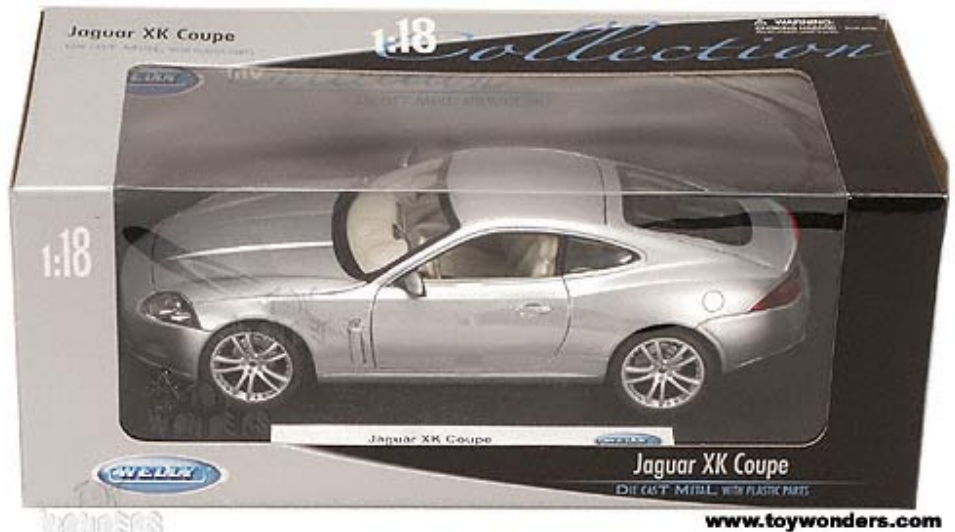

Toy Wonders, Inc
234 Moonachie Rd./Moonachie, NJ 07074
www.toywonders.com

[Search](#)

[about us](#) [contact us](#) [FAQ](#) [adv. search](#) [view cart](#) [my account](#)

[DIECAST](#)

[TOYS](#)

[NEW ARRIVALS](#)

[CUSTOM IMPRINTING](#)

[SPECIALS](#)

[LINKS](#)

Toy Wonders: Your Wholesale Source for Toys & Diecast 1/18 1/24 1/32 & 1/64 scale collector model cars

Welly - Jaguar XK Coupe Hard Top (1:18, Silver) 12564

[Our Products: Vehicle Scales](#) > [1:18 Scale](#)

Item#: 12564SV

12564 WELLY - Jaguar XK Coupe Hard Top. 1:18 scale diecast collectible model car. This Jaguar XK Coupe is a 10"Lx 4"Wx 2.75"H diecast collection car with openable hood, doors & trunk. It features steerable front wheels, detail components, and is mounted on a display stand. This Jaguar XK Coupe is manufactured by Welly. Item 12564 is in SILVER color. Individually packed in a window box. Box size: 13.25"Lx 6.25"Wx 5.25"H.

To see more Welly die-cast collector models ([click here](#)).

Case pack: 6 pcs.
Price quoted is for 1 pcs.

MSRP: $36.00

[Add to Wishlist](#)

NOTE: Any color information presented is deemed accurate by not guaranteed.

[Previous Item](#)

[Next Item](#)

Customers that have purchased this product have also considered:

[Signature Models - Jaguar XK120 (1949, 1:18, Orange) 18120](#)

MSRP $32.99

[Signature Models - Jaguar SS-100 Roadster (1939, 1:32, Green) 32319GN](#)

MSRP $15.99

[RC2 ERTL JoyRide - James Bond 007 Jaguar XKR Roadster Convertible (1:18, Green) 33850](#)

MSRP $41.99

[Maisto - Jaguar S-Type (1999, 1:18, Blue) 31865](#)

MSRP $29.00