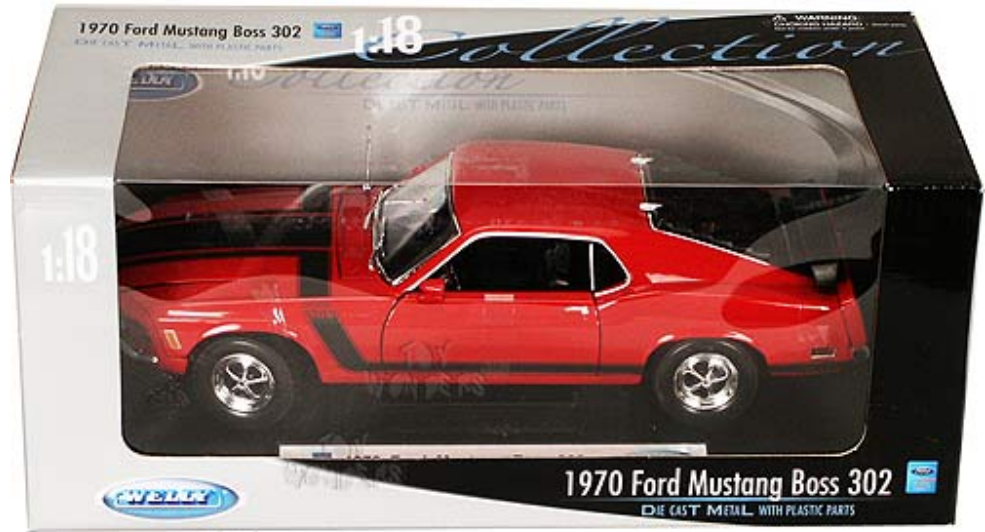

Toy Wonders, Inc
234 Moonachie Rd./Moonachie, NJ 07074
www.toywonders.com

Search

[about us](#) [contact us](#) [FAQ](#) [adv. search](#) [view cart](#) [my account](#)

DIECAST

TOYS

NEW ARRIVALS

CUSTOM IMPRINTING

SPECIALS

LINKS

Toy Wonders: Your Wholesale Source for Toys & Diecast 1/18 1/24 1/32 & 1/64 scale collector model cars

Welly - Ford Mustang Boss 302 Hard Top (1970, 1:18, Red) 18002

[Our Products: Vehicle Scales](#) > [1:18 Scale](#)

Item#: 18002R

18002R Welly - 1970 Ford Mustang Boss 302 Hard Top. 1:18 scale diecast collectible model car. This Ford Mustang is a 10.25"Lx 4"Wx 2.5"H diecast collection car with openable doors, hood & trunk. Sits on a display stand. This 1970 Ford Mustang is manufactured by Welly. Item 18002 is in RED color. Individually packed in a window box. Box size: 12.25"Lx 6"Wx 5.25"H.

To see more Welly die-cast collector models ([click here](#)).

To see more Ford Mustang collector die-cast models ([click here](#)).

Case pack: 6 pcs.
Price quoted is for 1 pcs.

MSRP: $32.99

[Add to Wishlist](#)

NOTE: Any color information presented is deemed accurate by not guaranteed.

TOY WONDERS

www.toywonders.com

[Previous Item](#)

[Next Item](#)

Customers that have purchased this product have also considered: