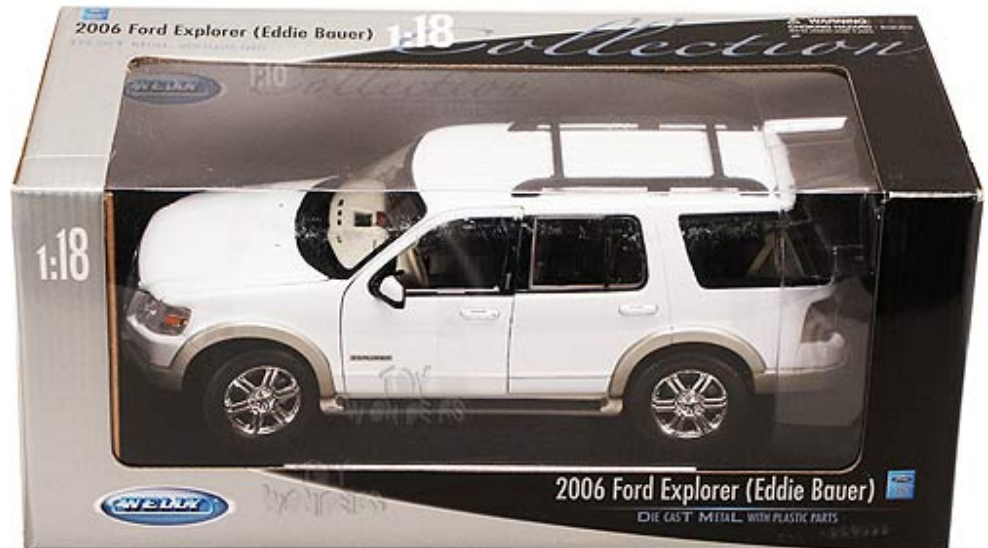

Toy Wonders, Inc
234 Moonachie Rd./Moonachie, NJ 07074
www.toywonders.com

Search

[about us](#) [contact us](#) [FAQ](#) [adv. search](#) [view cart](#) [my account](#)

DIECAST

TOYS

NEW ARRIVALS

CUSTOM IMPRINTING

SPECIALS

LINKS

Toy Wonders: Your Wholesale Source for Toys & Diecast 1/18 1/24 1/32 & 1/64 scale collector model cars

Welly - Ford Explorer (Eddie Bauer) SUV (2006, 1:18, White) 12560

[Our Products: Vehicle Models](#) > [Ford](#)

Item#: 12560W

12560 WELLY - 2006 Ford Explorer (Eddie Bauer) SUV. 1:18 scale diecast collectible model car. This Ford Explorer is a 10.25"L x 3.75"W x 3.5"H die cast metal car with openable doors, hood & hatchback. Workable steering. Sits on a display platform. This Ford Explorer sports utility vehicle is manufactured by WELLY. Individually packed in a window box. Item 12560 is in WHITE color.

To see more Welly die-cast collector models ([click here](#)).

To see more Ford Explorer collector die-cast models ([click here](#)).

Case pack: 6 pcs.
Price quoted is for 1 pcs.

MSRP: $38.00

[Add to Wishlist](#)

NOTE: Any color information presented is deemed accurate by not guaranteed.

Toy Wonders

www.toywonders.com

[Previous Item](#)

[Next Item](#)

Customers that have purchased this product have also considered: