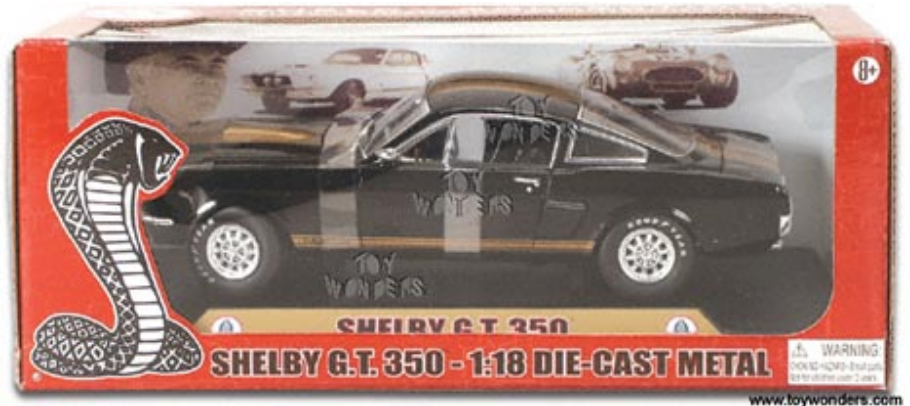

Toy Wonders, Inc
234 Moonachie Rd./Moonachie, NJ 07074
www.toywonders.com

Search

[about us](#) [contact us](#) [FAQ](#) [adv. search](#) [view cart](#) [my account](#)

DIECAST

TOYS

[NEW ARRIVALS](#) | [CUSTOM IMPRINTING](#) | [SPECIALS](#) | [LINKS](#)

Toy Wonders: Your Wholesale Source for Toys & Diecast 1/18 1/24 1/32 & 1/64 scale collector model cars

Shelby - Shelby GT 350 Hard Top (1966, 1:18, Black) 35004

[Our Products: Vehicle Models](#) > [Ford](#)

Item#: 35004BK

35004BK SHELBY COLLECTIBLES - 1966

Shelby GT350. 1:18 scale diecast model car. This G.T.350 is 9.5" classic muscle car, opening doors/hood, detailed interior, hardtop, Good Year tires. It was made from a Ford Mustang chassis. Mounted on display platform. Endorsed by Carroll Shelby. Individually packed in a window box. 35004 in BLACK with gold stripes.

Case pack: 6 pcs.

Price quoted is for 1 pcs.

MSRP: $33.99

Add to Wishlist

NOTE: Any color information presented is deemed accurate by not guaranteed.

Previous Item

Next Item

Customers that have purchased this product have also considered:

[RC2 ERTL - Shelby Mustang GT 500 HT (1969, 1:18, Turquoise) 33962](#)
MSRP $39.99

[Shelby - Shelby GT 350 Hard Top (1966, 1:18, Blue) 35002](#)
MSRP $33.99

[Shelby - Shelby GT 350 Hard Top (1966, 1:18, Red) 35003](#)
MSRP $33.99

[Shelby - Shelby GT 500 Hard Top (2007, 1:18, White) DC75002](#)
MSRP $39.99