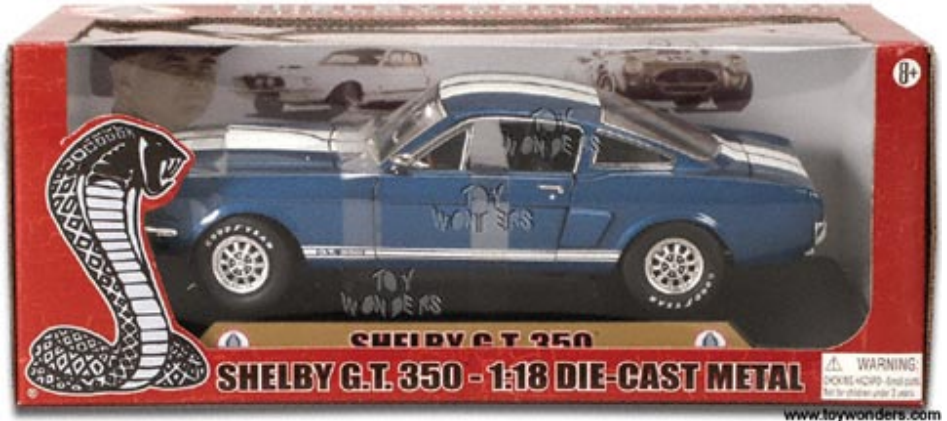

Toy Wonders, Inc
234 Moonachie Rd./Moonachie, NJ 07074
www.toywonders.com

Search

[about us](#) | [contact us](#) | [FAQ](#) | [adv. search](#) | [view cart](#) | [my account](#)

DIECAST

TOYS

[NEW ARRIVALS](#) | [CUSTOM IMPRINTING](#) | [SPECIALS](#) | [LINKS](#)

Toy Wonders: Your Wholesale Source for Toys & Diecast 1/18 1/24 1/32 & 1/64 scale collector model cars

Shelby - Shelby GT 350 Hard Top (1966, 1:18, Blue) 35002

[Our Products: Vehicle Models](#) > [Ford](#)

Item#: 35002BU

35002BU SHELBY COLLECTIBLES - 1966 Shelby G.T.350. 1:18 scale diecast model car. This GT350 is 9.5" classic muscle car, opening doors/hood, detailed interior, hardtop, Good Year tires. It was made from a Ford Mustang chassis. Mounted on display platform. This Mustang GT-350 is endorsed by Carroll Shelby. Individually packed in a window box. 35002 in BLUE color with white stripes.

Case pack: 6 pcs.
Price quoted is for 1 pcs.

MSRP: $33.99

[Add to Wishlist](#)

NOTE: Any color information presented is deemed accurate by not guaranteed.

[Previous Item](#)

[Next Item](#)

Customers that have purchased this product have also considered:

[RC2 ERTL - Shelby Mustang GT 500 HT (1969, 1:18, Turquoise) 33962](#)
MSRP $39.99

[Shelby - Shelby GT 350 Hard Top (1966, 1:18, Red) 35003](#)
MSRP $33.99

[Shelby - Shelby GT 350 Hard Top (1966, 1:18, Black) 35004](#)
MSRP $33.99

[Shelby - Shelby GT 500 Hard Top (2007, 1:18, White) DC75002](#)
MSRP $39.99