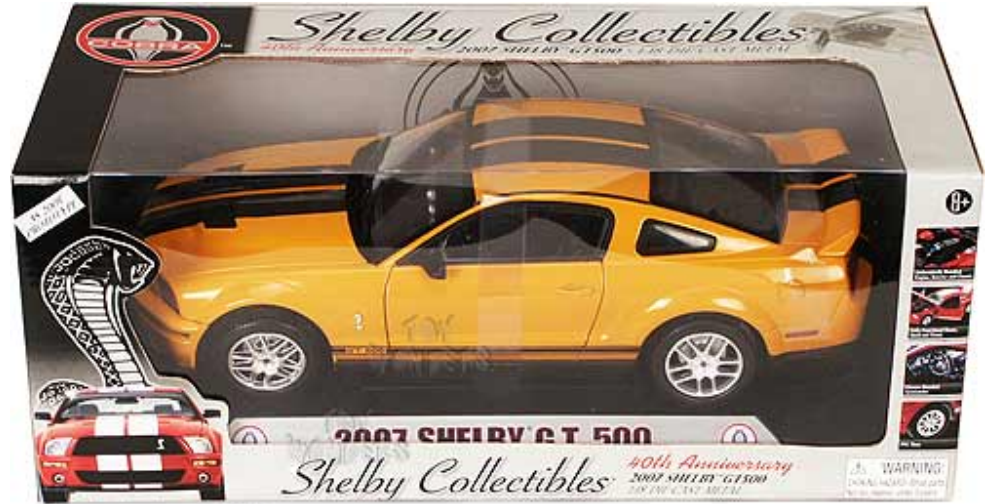

Toy Wonders, Inc
234 Moonachie Rd./Moonachie, NJ 07074
www.toywonders.com

Search

[about us](#) [contact us](#) [FAQ](#) [adv. search](#) [view cart](#) [my account](#)

DIECAST

TOYS

NEW ARRIVALS

CUSTOM IMPRINTING

SPECIALS

LINKS

Toy Wonders: Your Wholesale Source for Toys & Diecast 1/18 1/24 1/32 & 1/64 scale collector model cars

Shelby - Shelby GT 500 Hard Top (2007, 1:18, Orange w/ Black Stripes) DC75012

[Our Products: Vehicle Scales](#) > [1:18 Scale](#)

Item#: DC75012OR

DC75012OR SHELBY COLLECTIBLES - 2007 Shelby GT 500 Hard Top. 1:18 scale diecast collectible model car. This Shelby GT500 is 10"Lx 4"Wx 2.75"H die cast metal car with openable doors, hood and trunk. Sits on a display platform. Individually packed in a window box. Box size: 12.75"Lx 5.75"Wx 5"H. DC75011 is in ORANGE color with Black stripes.

This 2007 Shelby GT-500 is the 40th year anniversary to the release of the 1967 G. T.500. It is the fastest, highest horsepower and torque production Mustang ever rated. 0-60 MPH in the high 3 second range, 1/4 mile time in the high 11's.

Case pack: 6 pcs.
Price quoted is for 1 pcs.

MSRP: $39.99

www.toywonders.com

Add to Wishlist

NOTE: Any color information presented is deemed accurate by not guaranteed.

Previous Item

Next Item

Customers that have purchased this product have also considered:

[Superior - Shelby Mustang GT 500KR (1968, 1:24, Asstd.)](#)

8706D

MSRP $14.99

[Shelby - Shelby GT 350 Hard Top (1966, 1:18, Blue) 35002](#)

MSRP $33.99

[Shelby - Shelby GT 350 Hard Top (1966, 1:18, Red) 35003](#)

MSRP $33.99

[Shelby - Shelby GT 500 Hard Top (2007, 1:18, White) DC75002](#)

DC75002

MSRP $39.99