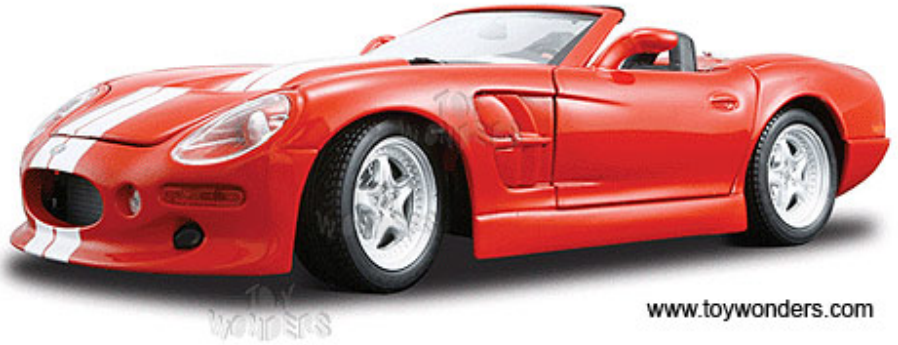

Toy Wonders, Inc
234 Moonachie Rd./Moonachie, NJ 07074
www.toywonders.com

Search

[about us](#) |
[contact us](#) |
[FAQ](#) |
[adv. search](#) |
[view cart](#) |
[my account](#)

DIECAST

TOYS

[NEW ARRIVALS](#) |
[CUSTOM IMPRINTING](#) |
[SPECIALS](#) |
[LINKS](#)

Toy Wonders: Your Wholesale Source for Toys & Diecast 1/18 1/24 1/32 & 1/64 scale collector model cars

Maisto - Shelby Series 1 Convertible (1999, 1:18, Red) 31142

Our Products: [Vehicle Scales](#) > [1:18 Scale](#)

Item#: 31142R

31142R Maisto - 1999 Shelby Series 1 Convertible. 1:18 scale diecast collectible model car. This Shelby is a 9.25"Lx 4"Wx 2.25"H die cast metal car with openable doors & hood, workable steering. Mounted on a display platform. Special Edition. The Shelby is manufactured by Maisto. 31142 in RED color with White Stripes. Individually packed in a window box. Box size: 13"Lx 6.5"Wx 5"H.

To see more Maisto collector die-cast models ([click here](#)).

www.toywonders.com

Case pack: 6 pcs.
Price quoted is for 1 pcs.

MSRP: $29.99

(Click to see larger image and other views)

Add to Wishlist

NOTE: Any color information presented is deemed accurate by not guaranteed.

Previous Item

Next Item

Customers that have purchased this product have also considered:

[Yatming - Shelby Series 1 Convertible (1999, 1:18, Yellow) 92428](#)
MSRP $24.99

[RC2 ERTL - Shelby Mustang GT 500 HT (1969, 1:18, Turquoise) 33962](#)
MSRP $39.99

[Yatming - Shelby Cobra 427 S/C Convertible (1964, 1:18, Blue) 92058](#)
MSRP $31.99

[Shelby - Shelby GT 350 Hard Top (1966, 1:18, Blue) 35002](#)
MSRP $33.99