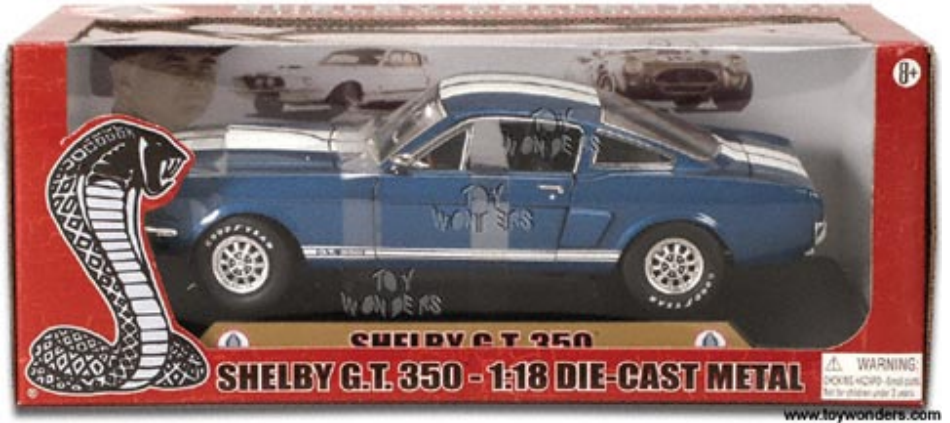

Toy Wonders, Inc
234 Moonachie Rd./Moonachie, NJ 07074
www.toywonders.com

Search

[about us](#) [contact us](#) [FAQ](#) [adv. search](#) [view cart](#) [my account](#)

DIECAST

TOYS

[NEW ARRIVALS](#) | [CUSTOM IMPRINTING](#) | [SPECIALS](#) | [LINKS](#)

Toy Wonders: Your Wholesale Source for Toys & Diecast 1/18 1/24 1/32 & 1/64 scale collector model cars

Shelby - Shelby GT 350 Hard Top (1966, 1:18, Blue) 35002

[Our Products: Vehicle Models](#) > [Ford](#)

Item#: 35002BU

35002BU SHELBY COLLECTIBLES - 1966 Shelby G.T.350. 1:18 scale diecast model car. This GT350 is 9.5" classic muscle car, opening doors/hood, detailed interior, hardtop, Good Year tires. It was made from a Ford Mustang chassis. Mounted on display platform. This Mustang GT-350 is endorsed by Carroll Shelby. Individually packed in a window box. 35002 in BLUE color with white stripes.

Case pack: 6 pcs.
Price quoted is for 1 pcs.

MSRP: $33.99

[Add to Wishlist](#)

NOTE: Any color information presented is deemed accurate by not guaranteed.

[Previous Item](#)

[Next Item](#)

Customers that have purchased this product have also considered:

[RC2 ERTL - Shelby Mustang GT 500 HT (1969, 1:18, Turquoise) 33962](#)
MSRP $39.99

[Shelby - Shelby GT 350 Hard Top (1966, 1:18, Red) 35003](#)
MSRP $33.99

[Shelby - Shelby GT 350 Hard Top (1966, 1:18, Black) 35004](#)
MSRP $33.99

[Shelby - Shelby GT 500 Hard Top (2007, 1:18, White) DC75002](#)
MSRP $39.99