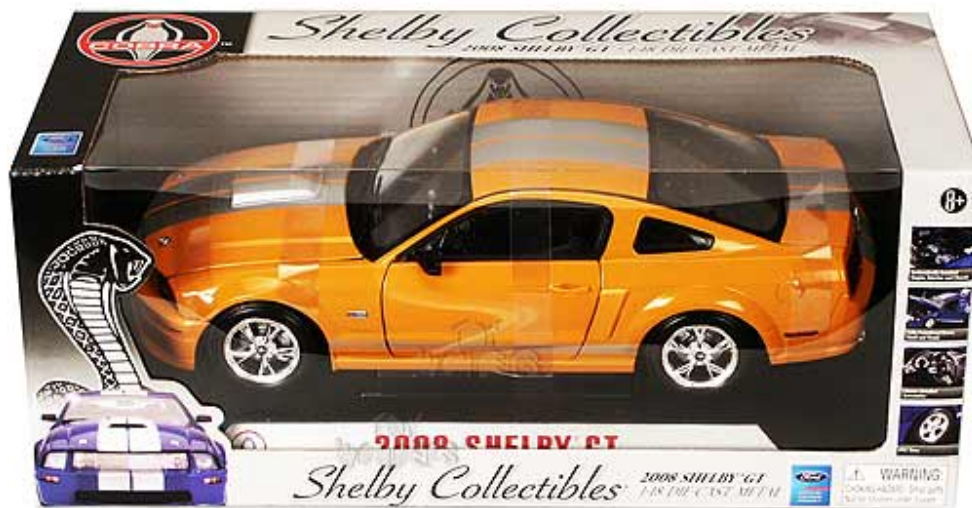

Shelby - Shelby GT Hard Top (2008, 1:18, Orange w/ Silver Stripes) 08GT03

[Our Products: Vehicle Models](#) > [Shelby](#)

Item#: 08GT03

08GT03 SHELBY COLLECTIBLES - 2008 Shelby GT Hard Top. 1:18 scale diecast collectible model car. This Shelby GT is 10"Lx 3.75"Wx 2.75"H die cast metal car with openable doors, hood and trunk, authentically detailed engine, interior & chassis, and chrome detailed accessories. Sits on a display platform. Individually packed in a window box. Box size: 12.5"Lx 5.75"Wx 5"H. Item 08GT03 is in ORANGE color with Silver stripes.

Carroll Shelby created the legendary Cobra in 1962 and changed the face of American automotive design forever. His Shelby Daytona Coupe earned the 1965 FIA World Manufacturer's Championship, a feat which no other the 289 Cobra, Cobra Daytona Coupe, 427 S/C Cobra, the racing GT40, the Mustang G.T. 350 AND G.T. 500, with Dodge creating the Shelby Charger, Lonestar, GLH, GLHS, CSX, and Viper, as well as the Shelby Series 1 from the ground up utilizing internal resources and premium outsource suppliers. With his 40+ years as an automotive innovator, Carroll Shelby's legacy promises to reach well into the future with products such as the Ford Shelby Cobra, Ford GT, Ford Shelby GR-1, and the 2007 Ford Shelby GT 500.

To see more Ford Mustang collector die-cast models ([click here](#)).

Case pack: 6 pcs.

Price quoted is for 1 pcs.

MSRP: $42.99

www.toywonders.com

[Add to Wishlist](#)

NOTE: Any color information presented is deemed accurate by not guaranteed.