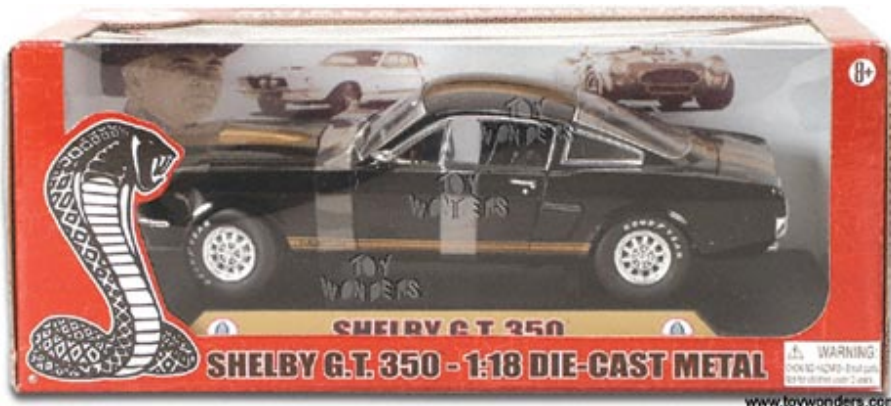

Toy Wonders, Inc
234 Moonachie Rd./Moonachie, NJ 07074
www.toywonders.com

Search

[about us](#) [contact us](#) [FAQ](#) [adv. search](#) [view cart](#) [my account](#)

DIECAST

TOYS

[NEW ARRIVALS](#) | [CUSTOM IMPRINTING](#) | [SPECIALS](#) | [LINKS](#)

Toy Wonders: Your Wholesale Source for Toys & Diecast 1/18 1/24 1/32 & 1/64 scale collector model cars

Shelby - Shelby GT 350 Hard Top (1966, 1:18, Black) 35004

[Our Products: Vehicle Models](#) > [Ford](#)

Item#: 35004BK

35004BK SHELBY COLLECTIBLES - 1966 Shelby GT350. 1:18 scale diecast model car. This G.T.350 is 9.5" classic muscle car, opening doors/hood, detailed interior, hardtop, Good Year tires. It was made from a Ford Mustang chassis. Mounted on display platform. Endorsed by Carroll Shelby. Individually packed in a window box. 35004 in BLACK with gold stripes.

Case pack: 6 pcs.
Price quoted is for 1 pcs.

MSRP: $33.99

[Add to Wishlist](#)

NOTE: Any color information presented is deemed accurate by not guaranteed.

[Previous Item](#)

[Next Item](#)

Customers that have purchased this product have also considered:

[RC2 ERTL - Shelby Mustang GT 500 HT (1969, 1:18, Turquoise) 33962](#)
MSRP $39.99

[Shelby - Shelby GT 350 Hard Top (1966, 1:18, Blue) 35002](#)
MSRP $33.99

[Shelby - Shelby GT 350 Hard Top (1966, 1:18, Red) 35003](#)
MSRP $33.99

[Shelby - Shelby GT 500 Hard Top (2007, 1:18, White) DC75002](#)
MSRP $39.99