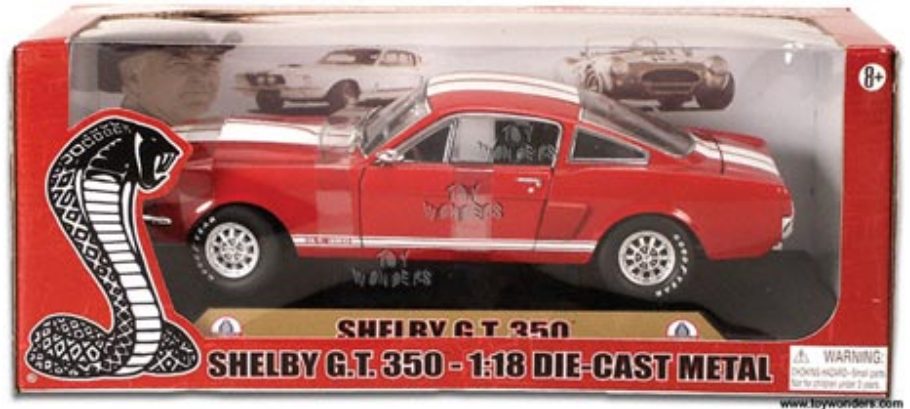

Toy Wonders, Inc
234 Moonachie Rd./Moonachie, NJ 07074
www.toywonders.com

Search

[about us](#) [contact us](#) [FAQ](#) [adv. search](#) [view cart](#) [my account](#)

DIECAST

TOYS

[NEW ARRIVALS](#) | [CUSTOM IMPRINTING](#) | [SPECIALS](#) | [LINKS](#)

Toy Wonders: Your Wholesale Source for Toys & Diecast 1/18 1/24 1/32 & 1/64 scale collector model cars

Shelby - Shelby GT 350 Hard Top (1966, 1:18, Red) 35003

[Our Products: Vehicle Models](#) > [Ford](#)

Item#: 35003R

35003R SHELBY COLLECTIBLES - 1966 Shelby GT350. 1:18 scale diecast model car. This G. T.350 is 9.5" classic muscle car, opening doors/hood, detailed interior, hardtop, Good Year tires. It was made from a Ford Mustang chassis. Mounted on display platform. Endorsed by Carroll Shelby. Individually packed in a window box. RED with white stripes.

Case pack: 6 pcs.

Price quoted is for 1 pcs.

MSRP: $33.99

[Add to Wishlist](#)

NOTE: Any color information presented is deemed accurate by not guaranteed.

[Previous Item](#)

[Next Item](#)

Customers that have purchased this product have also considered:

[RC2 ERTL - Shelby Mustang GT 500 HT (1969, 1:18, Turquoise) 33962](#)
MSRP $39.99

[Shelby - Shelby GT 350 Hard Top (1966, 1:18, Blue) 35002](#)
MSRP $33.99

[Shelby - Shelby GT 350 Hard Top (1966, 1:18, Black) 35004](#)
MSRP $33.99

[Shelby - Shelby GT 500 Hard Top (2007, 1:18, White) DC75002](#)
MSRP $39.99