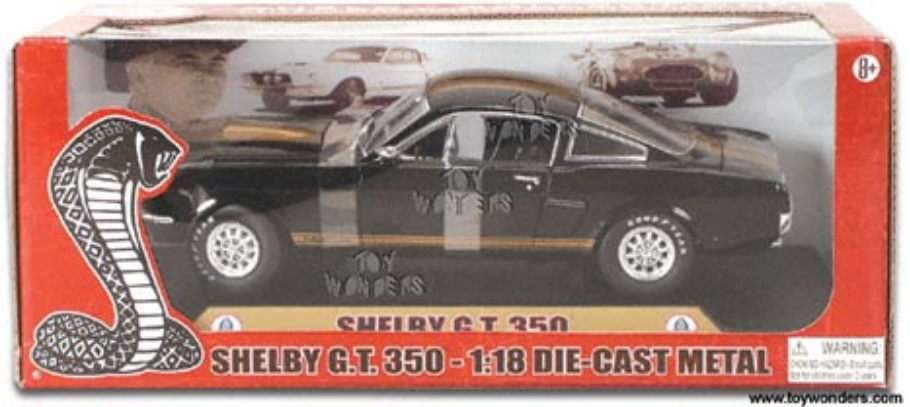

Toy Wonders, Inc
234 Moonachie Rd./Moonachie, NJ 07074
www.toywonders.com

Search

[about us](#) [contact us](#) [FAQ](#) [adv. search](#) [view cart](#) [my account](#)

DIECAST

TOYS

[NEW ARRIVALS](#) | [CUSTOM IMPRINTING](#) | [SPECIALS](#) | [LINKS](#)

Toy Wonders: Your Wholesale Source for Toys & Diecast 1/18 1/24 1/32 & 1/64 scale collector model cars

Shelby - Shelby GT 350 Hard Top (1966, 1:18, Black) 35004

[Our Products:](#) [Vehicle Models](#) > [Ford](#)

Item#: 35004BK

35004BK SHELBY COLLECTIBLES - 1966

Shelby GT350. 1:18 scale diecast model car. This G.T.350 is 9.5" classic muscle car, opening doors/hood, detailed interior, hardtop, Good Year tires. It was made from a Ford Mustang chassis. Mounted on display platform. Endorsed by Carroll Shelby. Individually packed in a window box. 35004 in BLACK with gold stripes.

Case pack: 6 pcs.

Price quoted is for 1 pcs.

MSRP: $33.99

Add to Wishlist

NOTE: Any color information presented is deemed accurate by not guaranteed.

Previous Item

Next Item

Customers that have purchased this product have also considered:

[RC2 ERTL - Shelby Mustang GT 500 HT (1969, 1:18, Turquoise) 33962](#)
MSRP $39.99

[Shelby - Shelby GT 350 Hard Top (1966, 1:18, Blue) 35002](#)
MSRP $33.99

[Shelby - Shelby GT 350 Hard Top (1966, 1:18, Red) 35003](#)
MSRP $33.99

[Shelby - Shelby GT 500 Hard Top (2007, 1:18, White) DC75002](#)
MSRP $39.99