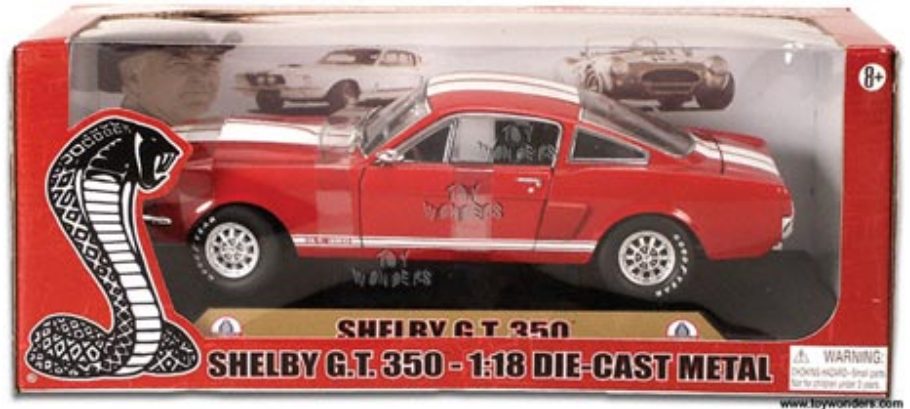

Toy Wonders, Inc
234 Moonachie Rd./Moonachie, NJ 07074
www.toywonders.com

[Search](#)

[about us](#) [contact us](#) [FAQ](#) [adv. search](#) [view cart](#) [my account](#)

[DIECAST](#)

[TOYS](#)

[NEW ARRIVALS](#)

[CUSTOM IMPRINTING](#)

[SPECIALS](#)

[LINKS](#)

Toy Wonders: Your Wholesale Source for Toys & Diecast 1/18 1/24 1/32 & 1/64 scale collector model cars

Shelby - Shelby GT 350 Hard Top (1966, 1:18, Red) 35003

[Our Products: Vehicle Models](#) > [Ford](#)

Item#: 35003R

35003R SHELBY COLLECTIBLES - 1966 Shelby GT350. 1:18 scale diecast model car. This G. T.350 is 9.5" classic muscle car, opening doors/hood, detailed interior, hardtop, Good Year tires. It was made from a Ford Mustang chassis. Mounted on display platform. Endorsed by Carroll Shelby. Individually packed in a window box. RED with white stripes.

Case pack: 6 pcs.

Price quoted is for 1 pcs.

MSRP: $33.99

[Add to Wishlist](#)

NOTE: Any color information presented is deemed accurate by not guaranteed.

[Previous Item](#)

[Next Item](#)

Customers that have purchased this product have also considered:

[RC2 ERTL - Shelby Mustang GT 500 HT (1969, 1:18, Turquoise) 33962](#)
MSRP $39.99

[Shelby - Shelby GT 350 Hard Top (1966, 1:18, Blue) 35002](#)
MSRP $33.99

[Shelby - Shelby GT 350 Hard Top (1966, 1:18, Black) 35004](#)
MSRP $33.99

[Shelby - Shelby GT 500 Hard Top (2007, 1:18, White) DC75002](#)
MSRP $39.99