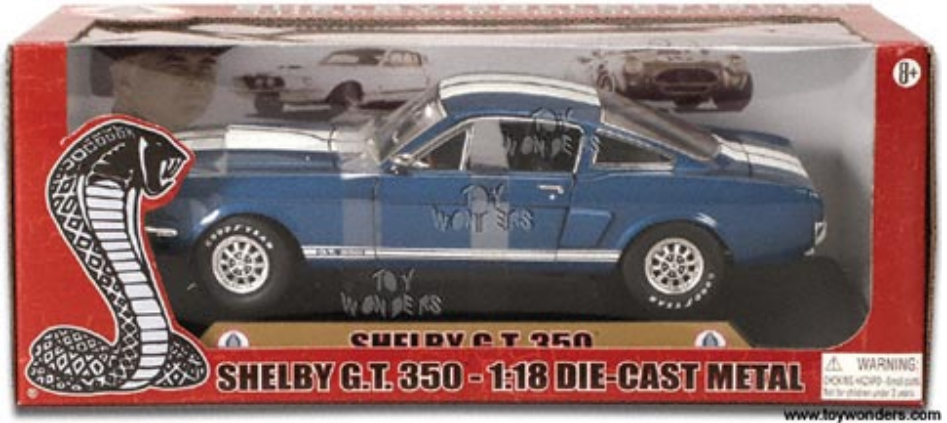

Toy Wonders, Inc
234 Moonachie Rd./Moonachie, NJ 07074
www.toywonders.com

Search

[about us](#) [contact us](#) [FAQ](#) [adv. search](#) [view cart](#) [my account](#)

DIECAST

TOYS

[NEW ARRIVALS](#) | [CUSTOM IMPRINTING](#) | [SPECIALS](#) | [LINKS](#)

Toy Wonders: Your Wholesale Source for Toys & Diecast 1/18 1/24 1/32 & 1/64 scale collector model cars

Shelby - Shelby GT 350 Hard Top (1966, 1:18, Blue) 35002

[Our Products: Vehicle Models](#) > [Ford](#)

Item#: 35002BU

35002BU SHELBY COLLECTIBLES - 1966 Shelby G.T.350. 1:18 scale diecast model car. This GT350 is 9.5" classic muscle car, opening doors/hood, detailed interior, hardtop, Good Year tires. It was made from a Ford Mustang chassis. Mounted on display platform. This Mustang GT-350 is endorsed by Carroll Shelby. Individually packed in a window box. 35002 in BLUE color with white stripes.

Case pack: 6 pcs.
Price quoted is for 1 pcs.

MSRP: $33.99

[Add to Wishlist](#)

NOTE: Any color information presented is deemed accurate by not guaranteed.

[Previous Item](#)

[Next Item](#)

Customers that have purchased this product have also considered:

[RC2 ERTL - Shelby Mustang GT 500 HT (1969, 1:18, Turquoise) 33962](#)
MSRP $39.99

[Shelby - Shelby GT 350 Hard Top (1966, 1:18, Red) 35003](#)
MSRP $33.99

[Shelby - Shelby GT 350 Hard Top (1966, 1:18, Black) 35004](#)
MSRP $33.99

[Shelby - Shelby GT 500 Hard Top (2007, 1:18, White) DC75002](#)
MSRP $39.99