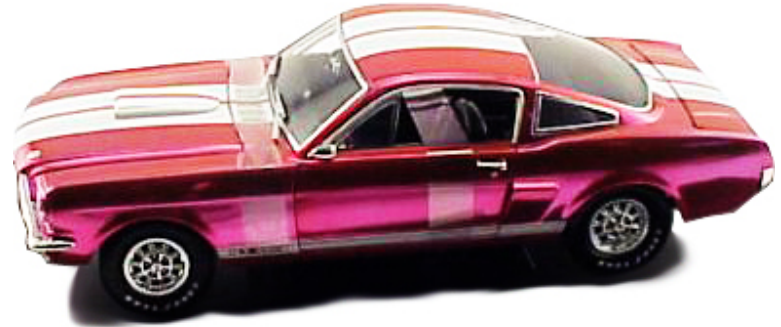

Toy Wonders, Inc
234 Moonachie Rd./Moonachie, NJ 07074
www.toywonders.com

Search

[about us](#) [contact us](#) [FAQ](#) [adv. search](#) [view cart](#) [my account](#)

DIECAST

TOYS

NEW ARRIVALS

CUSTOM IMPRINTING

SPECIALS

LINKS

Toy Wonders: Your Wholesale Source for Toys & Diecast 1/18 1/24 1/32 & 1/64 scale collector model cars

Shelby - Shelby GT350 Hard Top (1966, 1:18, Red Anodized) 66350L01

[Our Products: Vehicle Scales](#) > [1:18 Scale](#)

Item#: 66350L01

66350L01 Shelby - 1966 Shelby GT350 Hard Top. 1:18 scale diecast collectible model car. This Shelby GT-350 is a 9.5"Lx 3.5"Wx 2.5"H die cast metal car with openable doors, hood and trunk. Mounted on a display platform. Individually packed in a window box. Box size: 14.25"Lx 7"Wx 6.25"H. 66350L01 in RED ANODIZED color with White stripes.

(Click to see larger image and other views)

Carroll Shelby created the legendary Cobra in 1962 and changed the face of American automotive design forever. His Shelby Daytona Coupe earned the 1965 FIA World Manufacturer's Championship, a feat which no other the 289 Cobra, Cobra Daytona Coupe, 427 S/C Cobra, the racing GT40, the Mustang G.T. 350 AND G.T. 500, with Dodge creating the Shelby Charger, Lonestar, GLH, GLHS, CSX, and Viper, as well as the Shelby Series 1 from the ground up utilizing internal resources and premium outsource suppliers. With his 40+ years as an automotive innovator, Carroll Shelby's legacy promises to reach well into the future with products such as the Ford Shelby Cobra, Ford GT, Ford Shelby GR-1, and the 2007 Ford Shelby GT 500.

To see more Ford Mustang collector die-cast models [(click here)](#).

Case pack: 6 pcs.
Price quoted is for 1 pcs.

MSRP: $45.00

[Add to Wishlist](#)

NOTE: Any color information presented is deemed accurate by not guaranteed.