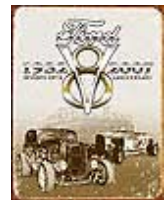

[Tin Sign: Ford Duece 75th Anniversary sign TD1436](#)
MSRP $12.95