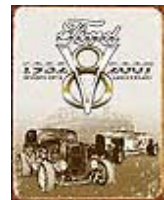

[Tin Sign: Ford Duece 75th Anniversary sign TD1436](#)

MSRP $12.95