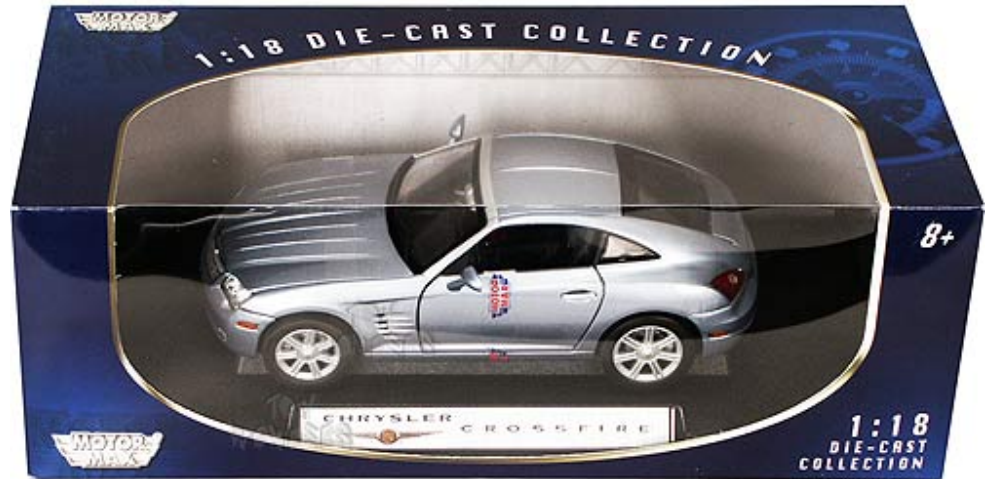

Toy Wonders, Inc
234 Moonachie Rd./Moonachie, NJ 07074
www.toywonders.com

[Search](#)

[about us](#) [contact us](#) [FAQ](#) [adv. search](#) [view cart](#) [my account](#)

[DIECAST](#)

[TOYS](#)

[NEW ARRIVALS](#) | [CUSTOM IMPRINTING](#) | [SPECIALS](#) | [LINKS](#)

Toy Wonders: Your Wholesale Source for Toys & Diecast 1/18 1/24 1/32 & 1/64 scale collector model cars

Motormax - Chrysler Crossfire (2003, 1:18, Blue) 73121

[Our Products: View All Vehicles](#)

Item#: 73121BU

73121BU MOTORMAX - 2003 Chrysler Cross fire, 1:18 scale diecast model car. This Chrysler is a 7.5"L x 4"W x 3H" diecast metal car with openable doors, hood & trunk. Steerable front wheels. Motor Max Toys. 73121 is in BLUE color. Individually packed in a window box.

Case pack: 6 pcs.
Price quoted is for 1 pcs.

MSRP: $29.99

[Add to Wishlist](#)

NOTE: Any color information presented is deemed accurate by not guaranteed.

www.toywonders.com

[Previous Item](#)

[Next Item](#)

Customers that have purchased this product have also considered:

[Tin Sign: Chrysler Mopar Parts and Accessories Sign TD613](#)

MSRP $12.95

[Tin Sign: Chrysler Genuine Parts Authorized Dealer Sign TD1386](#)

MSRP $12.95

[Tin Sign: Mopar Hemi Powered Sign TD1420](#)

MSRP $12.95

[Maisto - Chrysler 300B Hard Top (1956, 1:18, White) 31897](#)

MSRP $29.99