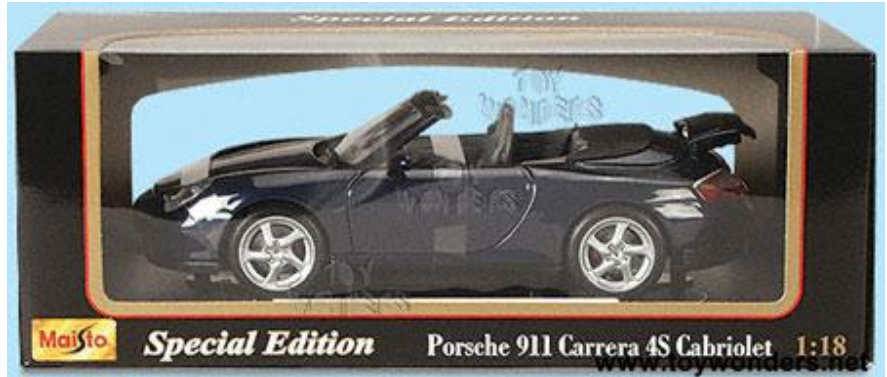

## Maisto - Porsche 911 Carrera 4S Cabriolet (1:18, Blue) 31661

[Our Products:](#) [Diecast Manufacturers](#) > [Maisto](#)

Item#: 31661BU

31661BU MAISTO - Porsche 911 Carrera 4S Cabriolet. 1:18 scale diecast model. This Porsche 911 Carrera 4S Cabriolet is a 9.25"Lx3"Wx2.5"H diecast sports convertible with opening doors/trunk/hood and workable steering. Display Platform. This Porsche 911 Carrera is manufactured by Maisto; ref. no 31661 in BLUE color. Individually packed in a window box.