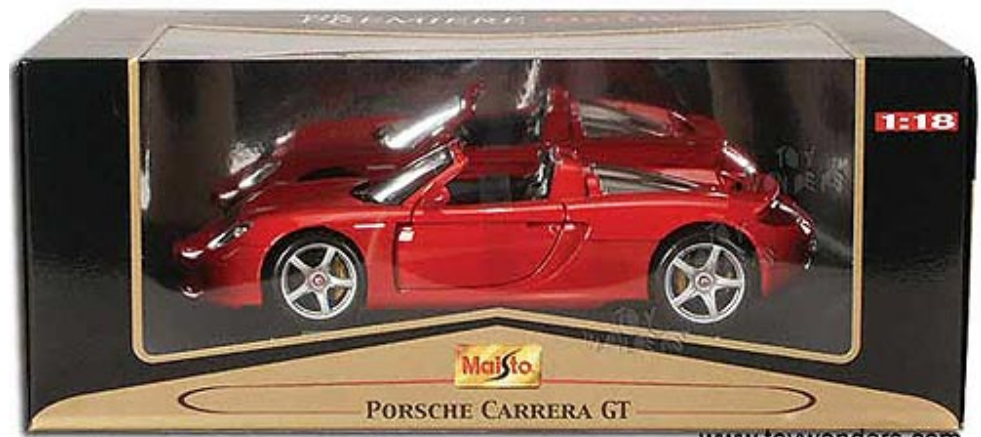

Toy Wonders, Inc
234 Moonachie Rd./Moonachie, NJ 07074
www.toywonders.com

Search

[about us](#) [contact us](#) [FAQ](#) [adv. search](#) [view cart](#) [my account](#)

DIECAST

TOYS

NEW ARRIVALS

CUSTOM IMPRINTING

SPECIALS

LINKS

Toy Wonders: Your Wholesale Source for Toys & Diecast 1/18 1/24 1/32 & 1/64 scale collector model cars

Maisto - Porsche Carrera GT Convertible (1:18, Red) 36665

Our Products: [Diecast Manufacturers](#) > [Maisto](#)

Item#: 36665R

36665R MAISTO Porsche Carrera GT. 1:18 scale diecast model car. This Porsche Carrera GT is a 10"L x 4"W x 2.5"H with highly detailed engine mechanisms and interior. This diecast metal high-end sports car has workable steering, free wheels, and opening doors/hood/trunk. Sits on a stackable display plaque. Individually packed in a window box. Box measures 13.5"W x 5.25"H x 7.25"D. Premiere Edition. Manufactured by Maisto. 36665 in RED color.

To see more Maisto collector die-cast models ([click here](#)).

Case pack: 6 pcs.

Price quoted is for 1 pcs.

MSRP: $36.00

www.towonders.com

Add to Wishlist

NOTE: Any color information presented is deemed accurate by not guaranteed.

Previous Item

Next Item

Customers that have purchased this product have also considered:

[Maisto - Porsche 911 Turbo Cabriolet Convertible (1:18, Silver) 31660](#)
MSRP $24.99

[Maisto - Porsche 911 Carrera 4S Cabriolet (1:18, Blue) 31661](#)
MSRP $24.99

[Maisto - Porsche 911 Carrera 4S Cabriolet (1:18, Grey) 31661](#)
MSRP $24.99

[Motormax - Porsche 911 (1:18, Black) 73101](#)
MSRP $29.99