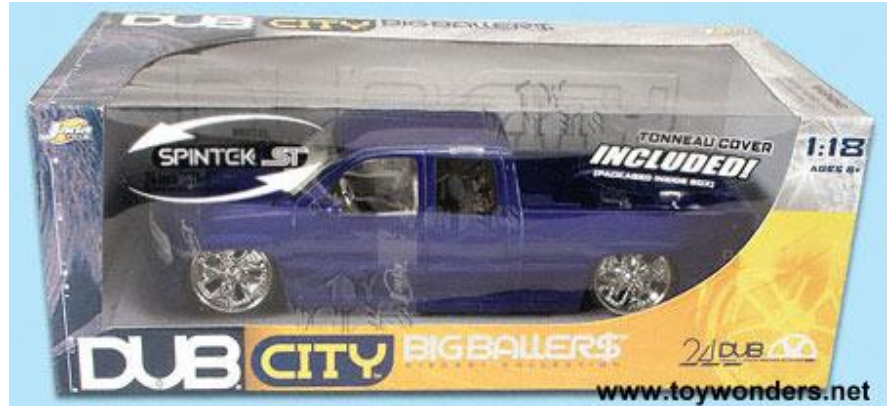

Toy Wonders, Inc
234 Moonachie Rd./Moonachie, NJ 07074
www.toywonders.com

Search

[about us](#) [contact us](#) [FAQ](#) [adv. search](#) [view cart](#) [my account](#)

DIECAST

TOYS

NEW ARRIVALS

CUSTOM IMPRINTING

SPECIALS

LINKS

Toy Wonders: Your Wholesale Source for Toys & Diecast 1/18 1/24 1/32 & 1/64 scale collector model cars

Jada Toys Dub City - Chevy Silverado (2002, 1:18, Candy Purple) 63112MB5

[Our Products: Vehicle Models](#) > [Chevrolet](#)

Item#: 63112MB5

63112MB5 JADA Toys DUB City - 2002 Chevrolet Silverado pick-up truck. 1:18 scale diecast model car. This Chevy Silverado pick up is 12.25" long x 4.25"W x 3.5"H, free wheel, diecast metal with opening doors/hood/liftgate. The '02 Chevy Silverado features a flatbed cover and is equipt with bling-ed out accessories: chrome steering wheel, sound system, hydraulic system, video game system, [Spintek STK-5](#) rims, and custom floor mats. Sits on plaque. Street low rider. Big Ballers styling. This DUB City Silverado pickup truck is manufactured by Jada Toys. Dubcity. 63112 in Candy PURPLE color. Individually packed in a window box. GM is a trademark of the General Motors Corporation.

To see other Chevy Trucks ([click here](#)).

To see more Chevy Silverado collector die-cast models ([click here](#)).

To see more Jada collector die-cast models ([click here](#)).

Case pack: 6 pcs.

Price quoted is for 1 pcs.

MSRP: $26.99

[Add to Wishlist](#)

NOTE: Any color information presented is deemed accurate by not guaranteed.