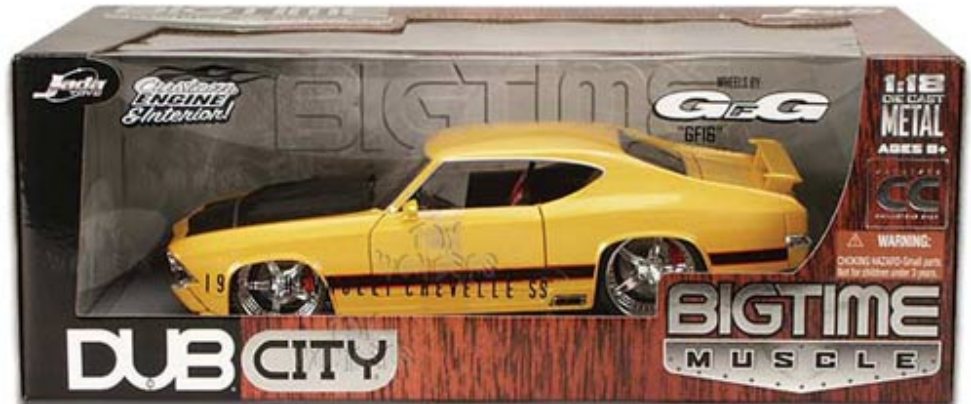

Toy Wonders, Inc
234 Moonachie Rd./Moonachie, NJ 07074
www.toywonders.com

Search

[about us](#) [contact us](#) [FAQ](#) [adv. search](#) [view cart](#) [my account](#)

DIECAST

TOYS

NEW ARRIVALS

CUSTOM IMPRINTING

SPECIALS

LINKS

Toy Wonders: Your Wholesale Source for Toys & Diecast 1/18 1/24 1/32 & 1/64 scale collector model cars

Jada Toys Dub City Bigtime Muscle - Chevy Chevelle SS Hard Top (1969, 1:18, Yellow w/ Stripes) 90053

Our Products: [Vehicle Scales](#) > [1:18 Scale](#)

Item#: 90053YL

90053YL Dub City Bigtime Muscle - 1969 Chevy Chevelle SS Hard Top. 1:18 Scale diecast collectible model car. This Chevrolet is a 10.75" long die cast metal car with openable doors, hood and trunk. Detailed custom engine and interior. [GFG "GF16"](#) Rims. Big Time Muscle. The Chevy Chevelle is manufactured by Jada Toys. Dubcity. 90053 in YELLOW color with Stripes. Individually packed in a window box. GM is a trademark of the General Motors Corporation.

Toy Wonders

www.toywonders.com

To see more Chevy Chevelle collector die-cast models ([click here](#)).

To see more Jada collector die-cast models ([click here](#)).

Case pack: 6 pcs.

Price quoted is for 1 pcs.

MSRP: $29.99

[Add to Wishlist](#)

NOTE: Any color information presented is deemed accurate by not guaranteed.

[Previous Item](#)

[Next Item](#)

Customers that have purchased this product have also considered: