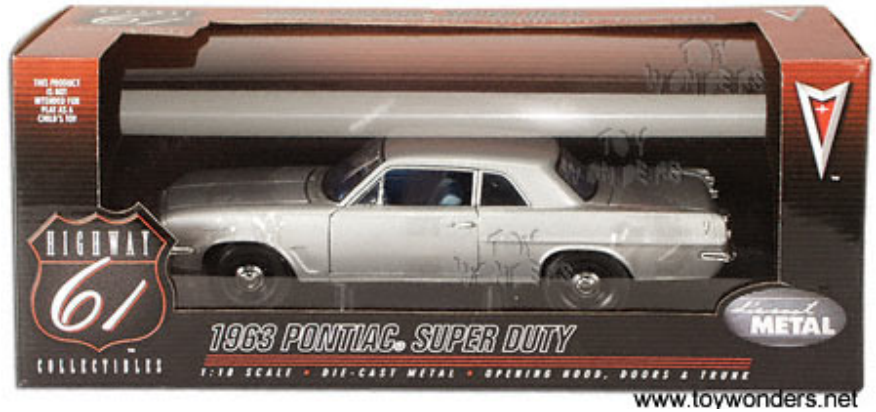

Case pack: 6 pcs.

Price quoted is for 1 pcs.

MSRP: \$56.99

[Add to Wishlist](#)

NOTE: Any color information presented is deemed accurate by not guaranteed.

[Previous Item](#)

[Next Item](#)

Customers that have purchased this product have also considered: