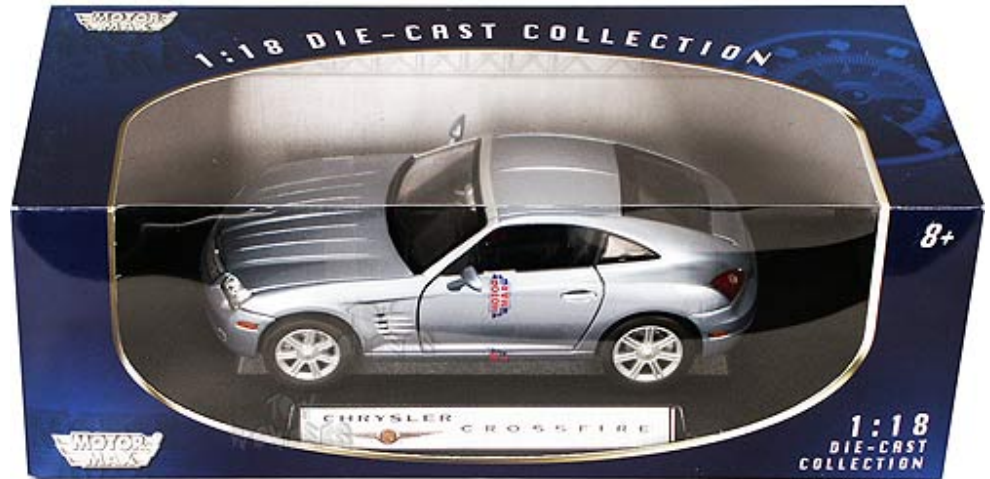

Case pack: 6 pcs.
Price quoted is for 1 pcs.

MSRP: \$29.99

[Add to Wishlist](#)

NOTE: Any color information presented is deemed accurate by not guaranteed.

www.toywonders.com

[Previous Item](#)

[Next Item](#)