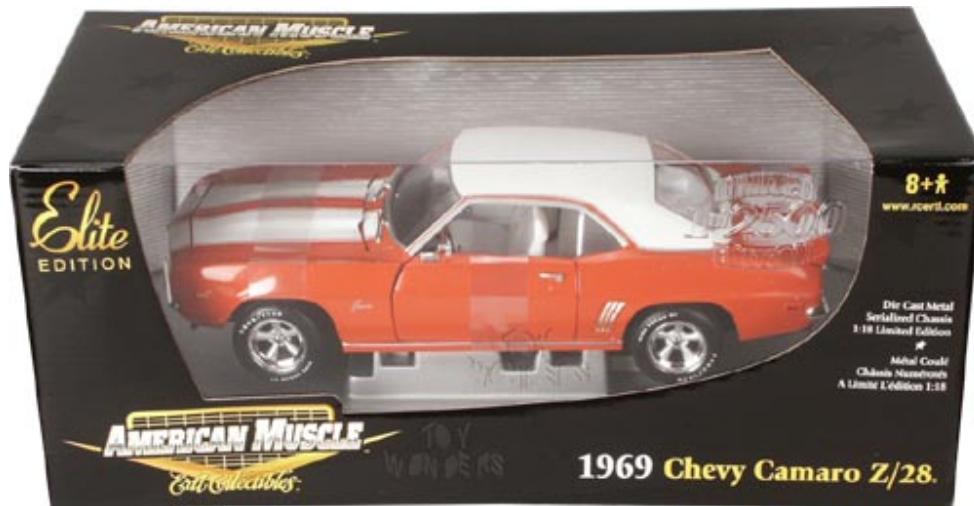

To see other Ertl Elite Edition American Muscle die cast model cars ([click here](#)).

Case pack: 6 pcs.

Price quoted is for 1 pcs.

MSRP: \$39.99

www.toywonders.com

[Add to Wishlist](#)

NOTE: Any color information presented is deemed accurate by not guaranteed.