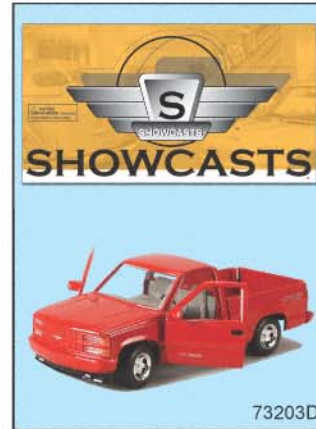

73283D Chrysler Crossfire 1:24
6.75" D/C F/W sports car w/ opening doors/hood, workable steering. asstd. colors.
4 pcs/display. 16 pcs/inner.
Case pack: 32 pcs XX lbs/2.60cu-ft.

73212D Mustang Conv. (1964) 1:24
7.25" D/C F/W classic w/ opening doors/hood, workable steering. asstd. colors.
4 pcs/display. 16 pcs/inner.
Case pack: 32 pcs XX lbs/2.30cu-ft.

73279D Saleen S7 1:24
7.5" D/C F/W sports car w/ opening doors/hood, workable steering. asstd. colors. 4 pcs/display.
Case pack: 32 pcs XX lbs/2.30cu-ft.

73203D Chevrolet 454SS 1:24
8.25" D/C F/W truck w/ opening doors/hood/tailgate, workable steering. asstd. colors.
4 pcs/display. 16 pcs/inner.
Case pack: 32 pcs XX lbs/2.40cu-ft.