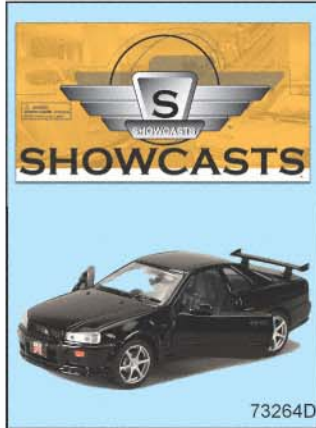

73204D GMC Sierra GT Pickup 1:24
8" D/C F/W truck w/ opening doors/hood/tailgate, workable steering. asstd. colors.
4 pcs/display. 16pcs/inner.
Case pack: 32 pcs XX lbs/2.80cu-ft.

73205D Chevrolet Blazer 1:24
7.5" D/C F/W SUV w/ opening doors/hood/backdoor, workable steering. asstd. colors.
4 pcs/display. 16pcs/inner.
Case pack: 32 pcs XX lbs/2.80cu-ft.

73243D Pontiac Firebird (1973) 1:24
8" D/C F/W classic w/ opening doors/hood, workable steering. asstd. colors.
4 pcs/display. 16pcs/inner.
Case pack: 32 pcs XX lbs/2.40cu-ft.

73244D Corvette (1979) 1:24
8" D/C F/W sports car w/ opening doors/hood, workable steering. asstd. colors. 4 pcs/display.
Case pack: 32 pcs XX lbs/2.40cu-ft.

73229D Chevy Bel Air (1955) 1:24
8" D/C F/W classic oldies w/ opening doors/hood/trunk, workable steering. asstd. colors. 4 pcs/display.
Case pack: 32 pcs XX lbs/2.40cu-ft.

73234D Ford Pick Up (1940) 1:24
7.5" D/C F/W truck w/ opening doors/hood, workable steering. asstd. colors. 4 pcs/display.
Case pack: 32 pcs 32 lbs/2.60cu-ft.