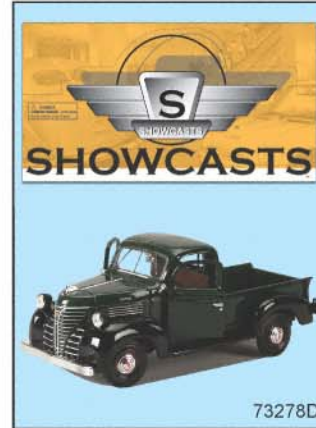

73204D GMC Sierra GT Pickup 1:24
8" D/C F/W truck w/ opening doors/hood/tailgate, workable steering. asstd. colors.
4 pcs/display. 16pcs/inner.
Case pack: 32 pcs XX lbs/2.80cu-ft.

73205D Chevrolet Blazer 1:24
7.5" D/C F/W SUV w/ opening doors/hood/backdoor, workable steering. asstd. colors.
4 pcs/display. 16pcs/inner.
Case pack: 32 pcs XX lbs/2.80cu-ft.

73243D Pontiac Firebird (1973) 1:24
8" D/C F/W classic w/ opening doors/hood, workable steering. asstd. colors.
4 pcs/display. 16pcs/inner.
Case pack: 32 pcs XX lbs/2.40cu-ft.

73244D Corvette (1979) 1:24
8" D/C F/W sports car w/ opening doors/hood, workable steering. asstd. colors. 4 pcs/display.
Case pack: 32 pcs XX lbs/2.40cu-ft.

73229D Chevy Bel Air (1955) 1:24
8" D/C F/W classic oldies w/ opening doors/hood/trunk, workable steering. asstd. colors. 4 pcs/display.
Case pack: 32 pcs XX lbs/2.40cu-ft.

73234D Ford Pick Up (1940) 1:24
7.5" D/C F/W truck w/ opening doors/hood, workable steering. asstd. colors. 4 pcs/display.
Case pack: 32 pcs 32 lbs/2.60cu-ft.