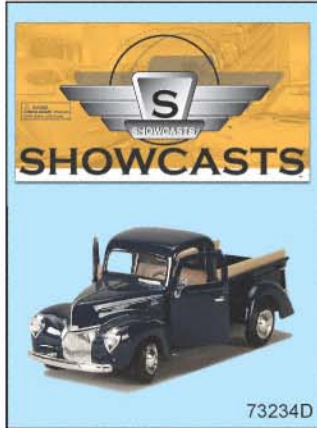

73204D GMC Sierra GT Pickup 1:24
8" D/C F/W truck w/ opening doors/hood/tailgate, workable steering. asstd. colors.
4 pcs/display. 16pcs/inner.
Case pack: 32 pcs XX lbs/2.80cu-ft.

73205D Chevrolet Blazer 1:24
7.5" D/C F/W SUV w/ opening doors/hood/backdoor, workable steering. asstd. colors.
4 pcs/display. 16pcs/inner.
Case pack: 32 pcs XX lbs/2.80cu-ft.

73243D Pontiac Firebird (1973) 1:24
8" D/C F/W classic w/ opening doors/hood, workable steering. asstd. colors.
4 pcs/display. 16pcs/inner.
Case pack: 32 pcs XX lbs/2.40cu-ft.

73244D Corvette (1979) 1:24
8" D/C F/W sports car w/ opening doors/hood, workable steering. asstd. colors. 4 pcs/display.
Case pack: 32 pcs XX lbs/2.40cu-ft.

73229D Chevy Bel Air (1955) 1:24
8" D/C F/W classic oldies w/ opening doors/hood/trunk, workable steering. asstd. colors. 4 pcs/display.
Case pack: 32 pcs XX lbs/2.40cu-ft.

73234D Ford Pick Up (1940) 1:24
7.5" D/C F/W truck w/ opening doors/hood, workable steering. asstd. colors. 4 pcs/display.
Case pack: 32 pcs 32 lbs/2.60cu-ft.