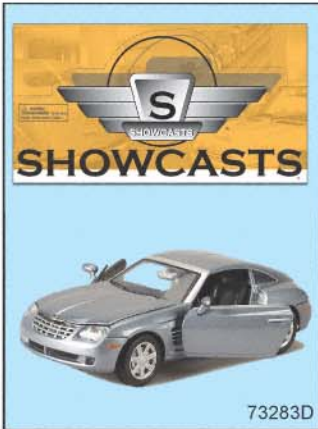

73283D Chrysler Crossfire 1:24
6.75" D/C F/W sports car w/ opening doors/hood, workable steering. asstd. colors.
4 pcs/display. 16 pcs/inner.
Case pack: 32 pcs XX lbs/2.60cu-ft.

73212D Mustang Conv. (1964) 1:24
7.25" D/C F/W classic w/ opening doors/hood, workable steering. asstd. colors.
4 pcs/display. 16 pcs/inner.
Case pack: 32 pcs XX lbs/2.30cu-ft.

73279D Saleen S7 1:24
7.5" D/C F/W sports car w/ opening doors/hood, workable steering. asstd. colors. 4 pcs/display.
Case pack: 32 pcs XX lbs/2.30cu-ft.

73203D Chevrolet 454SS 1:24
8.25" D/C F/W truck w/ opening doors/hood/tailgate, workable steering. asstd. colors.
4 pcs/display. 16 pcs/inner.
Case pack: 32 pcs XX lbs/2.40cu-ft.