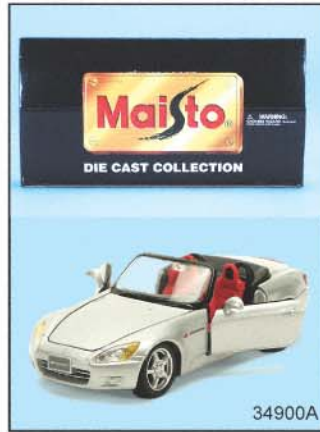

34096A Acura RSX (2002) 1:24
7" D/C F/W street racer with opening doors & hood & adjustable front wheels. asstd. colors. 4 pcs/display.
Case pack: 24 pcs 28 lbs/2.10 cu-ft.

34096F Ford Focus 1:24
7.5" D/C F/W street racer with opening doors & hood & adjustable front wheels. asstd. colors. 4 pcs/display.
Case pack: 24 pcs 28 lbs/2.10 cu-ft.

34096S Subaru Impreza WRX (2002) 1:24
7.75" D/C F/W street racer with opening doors & hood & adjustable front wheels. asstd. colors. 4 pcs/display.
Case pack: 24 pcs 28 lbs/2.10 cu-ft.

34231 Hummer H2 SUV 1:24
7" D/C F/W SUV with opening doors & sunroof. asstd. colors: 2 yellow, 1 black, 1 pewter. 4 pcs/display.
Case pack: 24 pcs 30 lbs/2.05 cu-ft.

34900K Pickup Truck Assortment 1:24
7" D/C F/W pickup trucks w/ opening doors & hood & adjustable wheels. Blue Ford Explorer, Red Chevrolet SSR Concept, Black Dodge Ram, Black Chevrolet Silverado. 4 pcs/display.
Case pack: 24 pcs 30 lbs/2.10 cu-ft.