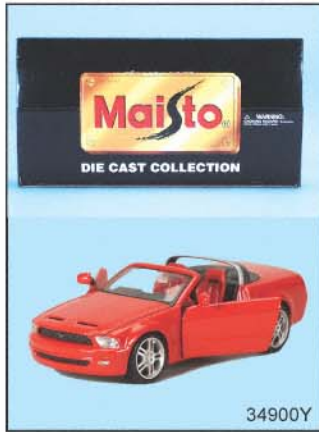

34096A Acura RSX (2002) 1:24
7" D/C F/W street racer with opening doors & hood & adjustable front wheels. asstd. colors. 4 pcs/display.
Case pack: 24 pcs 28 lbs/2.10 cu-ft.

34096F Ford Focus 1:24
7.5" D/C F/W street racer with opening doors & hood & adjustable front wheels. asstd. colors. 4 pcs/display.
Case pack: 24 pcs 28 lbs/2.10 cu-ft.

34096S Subaru Impreza WRX (2002) 1:24
7.75" D/C F/W street racer with opening doors & hood & adjustable front wheels. asstd. colors. 4 pcs/display.
Case pack: 24 pcs 28 lbs/2.10 cu-ft.

34231 Hummer H2 SUV 1:24
7" D/C F/W SUV with opening doors & sunroof. asstd. colors: 2 yellow, 1 black, 1 pewter. 4 pcs/display.
Case pack: 24 pcs 30 lbs/2.05 cu-ft.

34900K Pickup Truck Assortment 1:24
7" D/C F/W pickup trucks w/ opening doors & hood & adjustable wheels. Blue Ford Explorer, Red Chevrolet SSR Concept, Black Dodge Ram, Black Chevrolet Silverado. 4 pcs/display.
Case pack: 24 pcs 30 lbs/2.10 cu-ft.