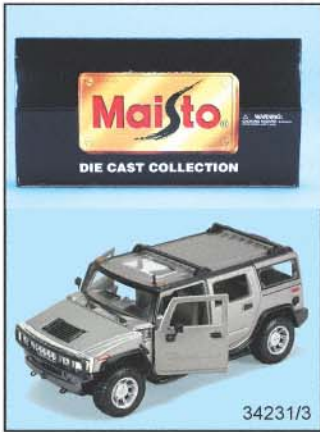

34096A Acura RSX (2002) 1:24
7" D/C F/W street racer with opening doors & hood & adjustable front wheels. asstd. colors. 4 pcs/display.
Case pack: 24 pcs 28 lbs/2.10 cu-ft.

34096F Ford Focus 1:24
7.5" D/C F/W street racer with opening doors & hood & adjustable front wheels. asstd. colors. 4 pcs/display.
Case pack: 24 pcs 28 lbs/2.10 cu-ft.

34096S Subaru Impreza WRX (2002) 1:24
7.75" D/C F/W street racer with opening doors & hood & adjustable front wheels. asstd. colors. 4 pcs/display.
Case pack: 24 pcs 28 lbs/2.10 cu-ft.

34231 Hummer H2 SUV 1:24
7" D/C F/W SUV with opening doors & sunroof. asstd. colors: 2 yellow, 1 black, 1 pewter. 4 pcs/display.
Case pack: 24 pcs 30 lbs/2.05 cu-ft.

34900Y Ford Mustang Concept (2005) 1:24
7.5" D/C F/W convertible w/ opening doors & hood. Red color only. 4 pcs/display.
Case pack: 24 pcs 29 lbs/2.02 cu-ft.

34900A Honda S2000 Convertible 1:24
6.75" D/C F/W sports car with opening doors & hood. Adjustable wheels. asstd. colors. 4 pcs/display.
Case pack: 24 pcs 21 lbs/2.10 cu-ft.

34900K Pickup Truck Assortment 1:24
7" D/C F/W pickup trucks w/ opening doors & hood & adjustable wheels. Blue Ford Explorer, Red Chevrolet SSR Concept, Black Dodge Ram, Black Chevrolet Silverado. 4 pcs/display.
Case pack: 24 pcs 30 lbs/2.10 cu-ft.