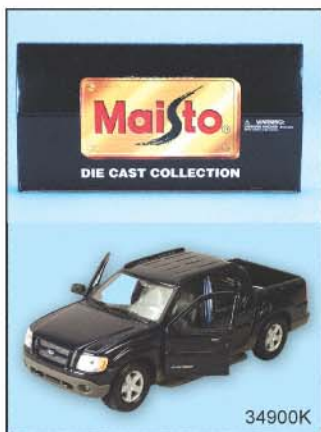

34096A Acura RSX (2002) 1:24
7" D/C F/W street racer with opening doors & hood & adjustable front wheels. asstd. colors. 4 pcs/display.
Case pack: 24 pcs 28 lbs/2.10 cu-ft.

34096F Ford Focus 1:24
7.5" D/C F/W street racer with opening doors & hood & adjustable front wheels. asstd. colors. 4 pcs/display.
Case pack: 24 pcs 28 lbs/2.10 cu-ft.

34096S Subaru Impreza WRX (2002) 1:24
7.75" D/C F/W street racer with opening doors & hood & adjustable front wheels. asstd. colors. 4 pcs/display.
Case pack: 24 pcs 28 lbs/2.10 cu-ft.

34231 Hummer H2 SUV 1:24
7" D/C F/W SUV with opening doors & sunroof. asstd. colors: 2 yellow, 1 black, 1 pewter. 4 pcs/display.
Case pack: 24 pcs 30 lbs/2.05 cu-ft.

34900Y Ford Mustang Concept (2005) 1:24
7.5" D/C F/W convertible w/ opening doors & hood. Red color only. 4 pcs/display.
Case pack: 24 pcs 29 lbs/2.02 cu-ft.

34900A Honda S2000 Convertible 1:24
6.75" D/C F/W sports car with opening doors & hood. Adjustable wheels. asstd. colors. 4 pcs/display.
Case pack: 24 pcs 21 lbs/2.10 cu-ft.

34900K Pickup Truck Assortment 1:24
7" D/C F/W pickup trucks w/ opening doors & hood & adjustable wheels. Blue Ford Explorer, Red Chevrolet SSR Concept, Black Dodge Ram, Black Chevrolet Silverado. 4 pcs/display.
Case pack: 24 pcs 30 lbs/2.10 cu-ft.