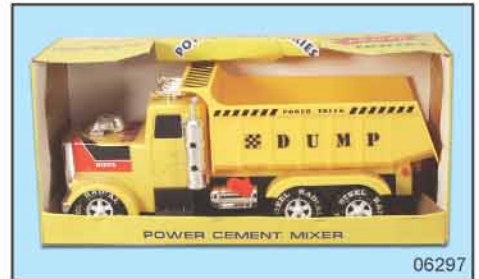

1170E Police Car

8" free wheel police car w/2 learning modes to introduce policeman & sound effects for 5 buttons. 2 mobile figures, 3 mobile accessories. Rear storage compartment. 2 "AA" batteries included. Ages 18 mos. & up. box size: 11"Lx7.25"Wx6.75"H. 6 pcs/inner. Case pack: 12 pcs 24 lbs/4.40 cu-ft.

1170E

1180E Fire Truck

8" free wheel fire truck w/2 learning modes to introduce fireman & sound effects for 6 buttons. 2 mobile figures, 3 mobile accessories. Rear storage compartment. 2 "AA" batteries included. Ages 18 mos. & up. box size: 11"Lx7.25"Wx6.75"H. 6 pcs/inner. Case pack: 12 pcs 26 lbs/4.40 cu-ft.

1180E

1190E Ambulance

8" free wheel ambulance car w/ 2 learning modes to introduce doctor & sound effects for 6 buttons. 2 mobile figures, 3 mobile accessories. Rear storage compartment. 2 "AA" batteries included. Ages 18 mos. & up. box size: 11"Lx7.25"Wx6.75"H. 6 pcs/inner. Case pack: 12 pcs 26 lbs/4.40 cu-ft.

1190E

06297 Power Dump Truck

14.5" free wheel yellow dump truck w/ crank that dumps truck's contents. box size: 15.75"Lx5.25"Wx7.25"H. Case pack: 12 pcs 25 lbs/4.60 cu-ft.

06297

618/3B Power Truck Play Set