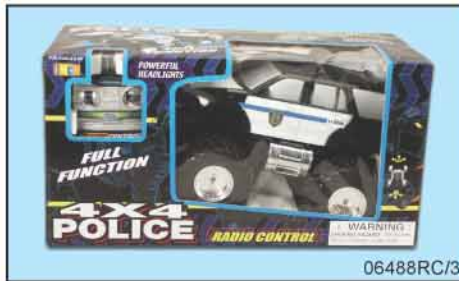

12808 Chevrolet Pick Up 1952 (1:12)
16" full function radio controlled pickup truck. Requires 8 "AA" & "9V" batteries. box size: 20.75"Lx13"Wx11.75"H.
Case pack: 3 pcs 47 lbs/6.00 cu-ft.

06488RC/3 4x4 Police Car
10.5" radio controlled full function car w/ powerful headlights. 6 "AA" & "9V" batteries not included. box size: 16.25"Lx7.5"Wx8.5"H.
Case pack: 6 pcs 19 lbs/3.80 cu-ft.

HY08 Extrication 4X4 Monster Truck
13" radio controlled extrication has multiple functions. Requires 8 "AA" & "9V" batteries. box size: 16"Lx9.25"Wx8.5"H.
Case pack: 6 pcs 48 lbs/4.70 cu-ft.

HY09 Explorer
14" radio controlled car goes forward, stops, & turns left/right. Requires 8 "AA" & "9V" batteries. box size: 18"Lx9.25"Wx10.25"H.
Case pack: 6 pcs 25 lbs/6.22 cu-ft.

74744 Tornado QD
17" radio controlled car. Requires "9V" battery. 1:10 scale. box size: 20.5"Lx9.75"Wx8"H.
Case pack: 6 pcs 26 lbs/6.00 cu-ft.

74748 QD Sports 1:8
20.5" radio controlled race car w/ 2 speeds, front & rear suspension, wheel & trigger type, transmitter, right/left steering, & forward/reverse functions. 8 "AA" batteries not included. box size: 26.5"Lx10.75"Wx9.5"H.
Case pack: 4 pcs 31 lbs/6.71 cu-ft.

79768 QD Racer 1:8
20.5" radio controlled car w/ 2 speeds, front & rear suspension, wheel & trigger type, transmitter, right/left steering, & forward/reverse functions. 8 "AA" batteries not included. box size: 25.5"Lx11"Wx9.75"H.
Case pack: 4 pcs 31 lbs/6.71 cu-ft.

79788 Tornado
17.5" radio controlled car. A simulation of the real thing! "9V" battery not included. box size: 20.25"Lx8"Wx9.75"H.
Case pack: 1 pc 16 lbs/3.30 cu-ft.