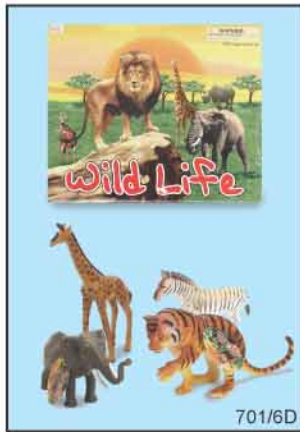

2211/8D Wild Animals

7" to 8" long realistic animals. There are water buffalo, hyena, wolf, & camel. 8 pcs/display. Case pack: 96 pcs 42 lbs/5.10 cu-ft.

701/6D Wild Animals

7" to 8" long. There are giraffe, tiger, zebra, elephant. Realistic animals. 12 pcs/display. Case pack: 144 pcs 35 lbs/5.10 cu-ft.

404 Wild Bird

12.5" rubber wild bird. Great for the rear view mirror. Asstd. styles. 12 pcs/display. Case pack: 144 pcs 32 lbs/3.50 cu-ft.

128 BKE Kelly in Backpack (English)

128 BKS Kelly in Backpack (Spanish)
12" Kelly in backpack she sings Old McDonald & has sparkling earrings & kicking action. pkg size: 21"Lx11.5"Wx8"H. Case pack: 24 pcs 32 lbs/4.70 cu-ft.

138BDE Doll/Backpack (English)

138BDS Doll/Backpack (Spanish)
12" Joe & Judy in backpack w/ rooted hair & sleeping eyes can sing, move head, & flashing earring. 6 pcs/display. Case pack: 24 pcs 32 lbs/4.70 cu-ft.

39033BE Joe & Judy Doll - Backpack

39033CE Joe & Judy Dolls -Car Seat
12" soft body doll w/ sleeping eyes. Sing Old McDonald's while hands light up. Includes 2 "AA" batteries. 6 pcs/display. Case pack: 24 pcs 32 lbs/5.00 cu-ft.

950459K Joe & Judy (white)

950459KB Joe & Judy (black)
9" singing dolls strapped onto a zipper backpack w/ inner compartment for storage. Includes button cell batteries. Asstd. styles. 6 pcs/display. Case pack: 48 pcs 30 lbs/5.20 cu-ft.

950459M Joe & Judy (white)

950459MB Joe & Judy (black)
9"L musical Joe & Judy baby dolls w/ musical tunes secured w/in baby car seats w/ straps to be used as a backpack. "try me" button. Asstd styles. 6 pcs/display. Case pack: 48 pcs 30 lbs/5.20 cu-ft.

99622 Musical Doll in Basket (white)