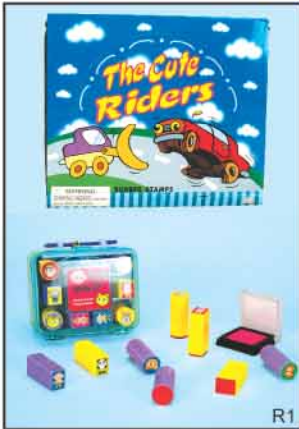

950459KB

950459K

R2

R1