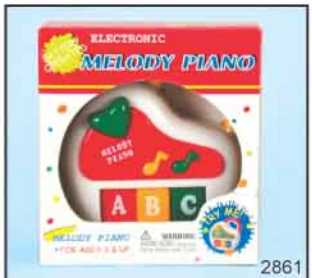

32700

SC606

2941

65032T

02203

66892T

2861

2721

2111

SC609

SC610

3621/4

3711/4

32700 Fantastic Steering Wheel
9" steering wheel w/ 8 vehicle sounds, 36 songs & more. Includes 2 "AA" batteries. box size: 9"Lx1.75"Wx9"H. Case pack: 48 pcs 44 lbs/4.95 cu-ft.

SC606 Talking Steering Wheel
10" steering wheel w/ vehicle sounds, vibrations, 36 melodies, & flashing lights. Includes 3 "AA" batteries. box size: 13"Lx2.25"Wx11"H. Case pack: 24 pcs 35 lbs/5.14 cu-ft.