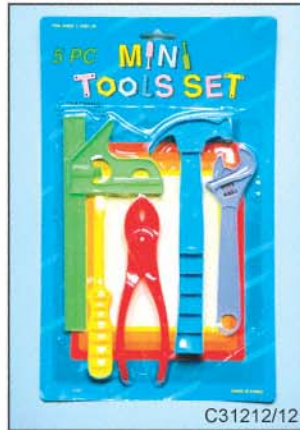

C1381

138S

3388

C1381 Binoculars
4" binoculars w/ adjustable focus.
card size: 5"x7.5". 48 sets/inner.
Case pack: 288 sets 53 lbs/6.33 cu-ft.

138S Glitter binoculars
4.5" binoculars in asstd. laser colors.
pkg. size: 7.5"x5". 24 pcs/inner.
Case pack: 288 pcs 55 lbs/6.00 cu-ft.

3388 Pirate Telescope
Yo ho! 7.5" telescopes extends to 13".
Magnifies for the viewer to see objects from afar.
card size: 11" x 6". 24 pcs/inner.
Case pack: 216 sets 55 lbs/7.40 cu-ft.

8901/4

23203

C31212/12

8901/4 Tools Set
Tool set includes hammer, ruler, little wooden board, and more. Asstd. styles.
card size: 10"x7.5". 36 sets/inner.
Case pack: 216 sets 44 lbs/5.57 cu-ft.

23203 Joiner's Tools Set
Set includes wood, screws, & wrench.
card size: 8"x13". 48 pcs/inner.
Case pack: 192 pcs 51 lbs/5.63 cu-ft.

C31212/12 Mini Tools Set
Set includes hammer, screwdriver, spanner, & pliers.
card size: 8"x13". 12 pcs/inner.
Case pack: 144 pcs 35 lbs/6.20 cu-ft.

6381 Play Money Set
3.5"Lx1.75"Wx3.5H safe includes coins & bills of different denominations.
card size: 10"x6.5". 12 sets/inner.
Case pack: 144 sets 40 lbs/6.10 cu-ft.