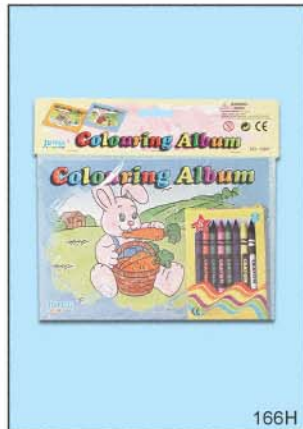

3339/3 Magnetic First Classroom
Magnetic letters and numbers. Assorted colors. card size: 8"x11". 24 pcs/inner. Case pack: 144 pcs 33 lbs/3.90 cu-ft.

5201SB Magnetic Learning Set
26 pcs alphabet set & 26 pc numbers learning set. Perfect for use on refrigerator. pkg. size: 8"x5.5". 36 pcs/inner. Case pack: 144 pcs 48 lbs/3.76 cu-ft.

520 Magnetic Learning Set
Asstd. magnetic alphabet A through Z & numbers set. Perfect for use on refrigerator. card size: 9.5"x12". 12 pcs/inner. Case pack: 120 pcs 41 lbs/3.30 cu-ft.

517/8E Magnetic Learning Sets
2 asstd. sets: letters or numbers. Comes w/ 8"x5" playing board. card size: 6.5" x 11". 24 pcs/inner. Case pack: 96 pcs 36 lbs/1.70 cu-ft.

520/41M Magnetic Learning Set
Includes alphabet letters, numbers, & mathematical symbols for educating children in math & English. card size: 7.5"x9.5". Case pack: 72 sets 30 lbs/2.20 cu-ft.

530LJ Magnetic Learning Set
Magnetic alphabet w/ learning flash cards. Learning board included. Perfect for use on refrigerator. card size: 9.25"x14.5". 12 pcs/inner. Case pack: 48 pcs 32 lbs/2.00 cu-ft.

1038 Animal Paradise Art Set
Set includes brush, water colors, color pens, & four animal crayons. Conforms to ASTM D-4236. card size: 7"x12". 12 pcs/inner. Case pack: 72 pcs 32 lbs/2.90 cu-ft.

20094 Sidewalk Chalk
Eight 4" chalk in asstd. colors comes in plastic bucket w/ lid & handle. 24 sets/inner. Case pack: 48 sets 30 lbs/1.70 cu-ft.

208/15 Outdoor Chalk Set
Fifteen 4" chalk in asstd. colors comes in 4.75" tall plastic bucket w/ lid & handle. 24 sets/inner. Case pack: 24 sets 30 lbs/1.70 cu-ft.

166H Coloring Book
Coloring album includes coloring books, and a box of 8 crayons. card size: 8"x7.75". 48 sets/inner. Case pack: 288 sets 64 lbs/3.21 cu-ft.