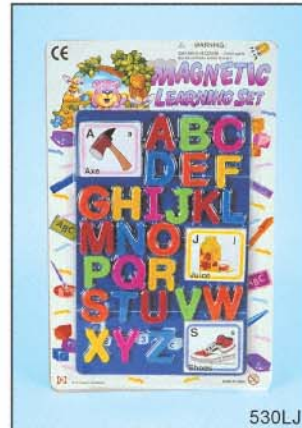

3339/3 Magnetic First Classroom
Magnetic letters and numbers. Assorted colors. card size: 8"x11". 24 pcs/inner. Case pack: 144 pcs 33 lbs/3.90 cu-ft.

5201SB Magnetic Learning Set
26 pcs alphabet set & 26 pc numbers learning set. Perfect for use on refrigerator. pkg. size: 8"x5.5". 36 pcs/inner. Case pack: 144 pcs 48 lbs/3.76 cu-ft.

520 Magnetic Learning Set
Asstd. magnetic alphabet A through Z & numbers set. Perfect for use on refrigerator. card size: 9.5"x12". 12 pcs/inner. Case pack: 120 pcs 41 lbs/3.30 cu-ft.

517/8E Magnetic Learning Sets
2 asstd. sets: letters or numbers. Comes w/ 8"x5" playing board. card size: 6.5" x 11". 24 pcs/inner. Case pack: 96 pcs 36 lbs/1.70 cu-ft.

520/41M Magnetic Learning Set
Includes alphabet letters, numbers, & mathematical symbols for educating children in math & English. card size: 7.5"x9.5". Case pack: 72 sets 30 lbs/2.20 cu-ft.

530LJ Magnetic Learning Set
Magnetic alphabet w/ learning flash cards. Learning board included. Perfect for use on refrigerator. card size: 9.25"x14.5". 12 pcs/inner. Case pack: 48 pcs 32 lbs/2.00 cu-ft.

1038 Animal Paradise Art Set
Set includes brush, water colors, color pens, & four animal crayons. Conforms to ASTM D-4236. card size: 7"x12". 12 pcs/inner. Case pack: 72 pcs 32 lbs/2.90 cu-ft.

20094 Sidewalk Chalk
Eight 4" chalk in asstd. colors comes in plastic bucket w/ lid & handle. 24 sets/inner. Case pack: 48 sets 30 lbs/1.70 cu-ft.

208/15 Outdoor Chalk Set
Fifteen 4" chalk in asstd. colors comes in 4.75" tall plastic bucket w/ lid & handle. 24 sets/inner. Case pack: 24 sets 30 lbs/1.70 cu-ft.

166H Coloring Book
Coloring album includes coloring books, and a box of 8 crayons. card size: 8"x7.75". 48 sets/inner. Case pack: 288 sets 64 lbs/3.21 cu-ft.