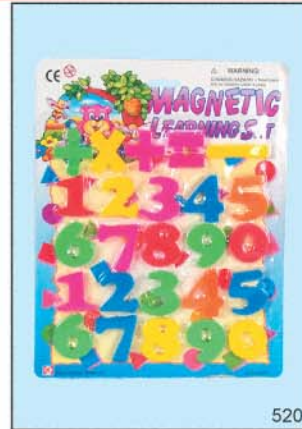

3339/3 Magnetic First Classroom
Magnetic letters and numbers. Assorted colors. card size: 8"x11". 24 pcs/inner. Case pack: 144 pcs 33 lbs/3.90 cu-ft.

5201SB Magnetic Learning Set
26 pcs alphabet set & 26 pc numbers learning set. Perfect for use on refrigerator. pkg. size: 8"x5.5". 36 pcs/inner. Case pack: 144 pcs 48 lbs/3.76 cu-ft.

520 Magnetic Learning Set
Asstd. magnetic alphabet A through Z & numbers set. Perfect for use on refrigerator. card size: 9.5"x12". 12 pcs/inner. Case pack: 120 pcs 41 lbs/3.30 cu-ft.

517/8E Magnetic Learning Sets
2 asstd. sets: letters or numbers. Comes w/ 8"x5" playing board. card size: 6.5" x 11". 24 pcs/inner. Case pack: 96 pcs 36 lbs/1.70 cu-ft.

520/41M Magnetic Learning Set
Includes alphabet letters, numbers, & mathematical symbols for educating children in math & English. card size: 7.5"x9.5". Case pack: 72 sets 30 lbs/2.20 cu-ft.

530LJ Magnetic Learning Set
Magnetic alphabet w/ learning flash cards. Learning board included. Perfect for use on refrigerator. card size: 9.25"x14.5". 12 pcs/inner. Case pack: 48 pcs 32 lbs/2.00 cu-ft.

1038 Animal Paradise Art Set
Set includes brush, water colors, color pens, & four animal crayons. Conforms to ASTM D-4236. card size: 7"x12". 12 pcs/inner. Case pack: 72 pcs 32 lbs/2.90 cu-ft.

20094 Sidewalk Chalk
Eight 4" chalk in asstd. colors comes in plastic bucket w/ lid & handle. 24 sets/inner. Case pack: 48 sets 30 lbs/1.70 cu-ft.

208/15 Outdoor Chalk Set
Fifteen 4" chalk in asstd. colors comes in 4.75" tall plastic bucket w/ lid & handle. 24 sets/inner. Case pack: 24 sets 30 lbs/1.70 cu-ft.

166H Coloring Book
Coloring album includes coloring books, and a box of 8 crayons. card size: 8"x7.75". 48 sets/inner. Case pack: 288 sets 64 lbs/3.21 cu-ft.