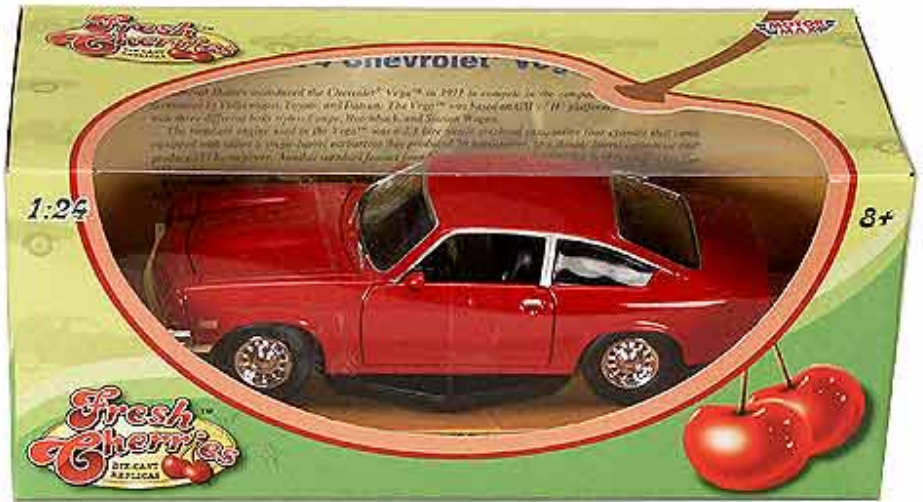

Toy Wonders, Inc
234 Moonachie Rd./Moonachie, NJ 07074
www.toywonders.com

Search

[about us](#) |
[contact us](#) |
[FAQ](#) |
[adv. search](#) |
[view cart](#) |
[my account](#)

DIECAST

TOYS

NEW ARRIVALS

CUSTOM IMPRINTING

SPECIALS

LINKS

Toy Wonders: Your Wholesale Source for Toys & Diecast 1/18 1/24 1/32 & 1/64 scale collector model cars

Motormax - Chevy Vega Hard Top (1974, 1:24, Red) 73322R

Our Products: [Vehicle Models](#) > [Chevrolet](#)

Item#: 73322R

73322R MOTORMAX - 1974 Chevrolet Vega Hard Top. 1:24 scale diecast collectible model car. This Chevy is 7"Lx 2.75"Wx 2"H die cast metal with openable hood & doors. Free wheeling. Manufactured by Motor Max Toys. Each individually packed in a window box WB. GM is a trademark of the General Motors Corporation. Motormax 73322 in RED color.

Case pack: 12 pcs.
Sold in lots of 2 pcs.
Price quoted is for 1 pcs.

MSRP: $15.99

Add to Wishlist

NOTE: Any color information presented is deemed accurate by not guaranteed.

www.toywonders.com

Previous Item

Next Item

Customers that have purchased this product have also considered:

[Showcasts - Chevy 454SS Pick Up Truck (1:24, Asstd.) 73203D](#)

MSRP $13.99

[RC2 ERTL Elite - Chevy Camaro Z28 Hard Top (1969, 1:18, Silver) 33954](#)

MSRP $39.99

[RC2 Johnny Lightning JL Gold R29 Cars (1:64, Asstd.) 50152AC](#)

MSRP $84.00