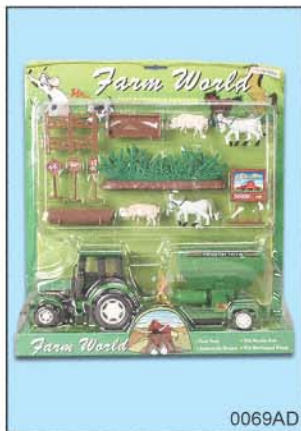

PT209

2231/36

0069AD

C96419

661 4X Hot
3.25" diecast metal free wheel vehicles in hot asstd. colors.
card size: 4.75"x6.5". 48 pcs/inner.
Case pack: 384 pcs 49 lbs/6.40 cu-ft.

9898 Super Motorcycle
6.25" friction motorbike w/ 2 riders.
card size: 8"x11.25". 24 pcs/inner.
Case pack: 72 pcs 27 lbs/3.77 cu-ft.

2005BC Police Motorcycle
5.5" friction police motorcycle w/ driver.
Rev-up bike & press down driver's head to release friction power.
card size: 9"x7". 24 pcs/inner.
Case pack: 96 pcs 37 lbs/5.00 cu-ft.

PT209 Pro-Engine
7.25" diecast metal free wheel mini tractor trailer hauls specialized cargo. Asstd. styles. card size: 8.75"x6". 48 pcs/inner.
Case pack: 288 pcs 56 lbs/5.60 cu-ft.

2231/36 Junior Mechanic
4.5" diecast truck w/ lots of spare parts you can change. Asstd. styles.
box size: 10"Lx2.5"Wx6"H. 12 pcs/inner.
Case pack: 48 pcs 42 lbs/5.60 cu-ft.

0069AD Farm World
Farm world comes with a 11.5" tractor, assorted farm animals, and more.
card size: 12.5"x13". 12 pcs/inner.
Case pack: 24 pcs 27 lbs/5.70 cu-ft.

C96419 Construction Hero
10.5" bulldozer w/ movable parts, poseable figures, & other accessories. Bulldozer is 3.5"Wx4"H.
card size: 14.25"x11". 12 pcs/inner.
Case pack: 24 pcs 28 lbs/3.60 cu-ft.