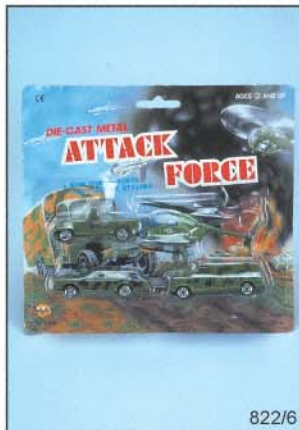

661

9898

2005BC

9978B

9971B

822/6

626/2

8051/3

PT209

2231/36

0069AD

C96419

661 4X Hot
3.25" diecast metal free wheel vehicles in hot asstd. colors.
card size: 4.75"x6.5". 48 pcs/inner.
Case pack: 384 pcs 49 lbs/6.40 cu-ft.

9898 Super Motorcycle
6.25" friction motorbike w/ 2 riders.
card size: 8"x11.25". 24 pcs/inner.
Case pack: 72 pcs 27 lbs/3.77 cu-ft.

2005BC Police Motorcycle
5.5" friction police motorcycle w/ driver.
Rev-up bike & press down driver's head to release friction power.
card size: 9"x7". 24 pcs/inner.
Case pack: 96 pcs 37 lbs/5.00 cu-ft.